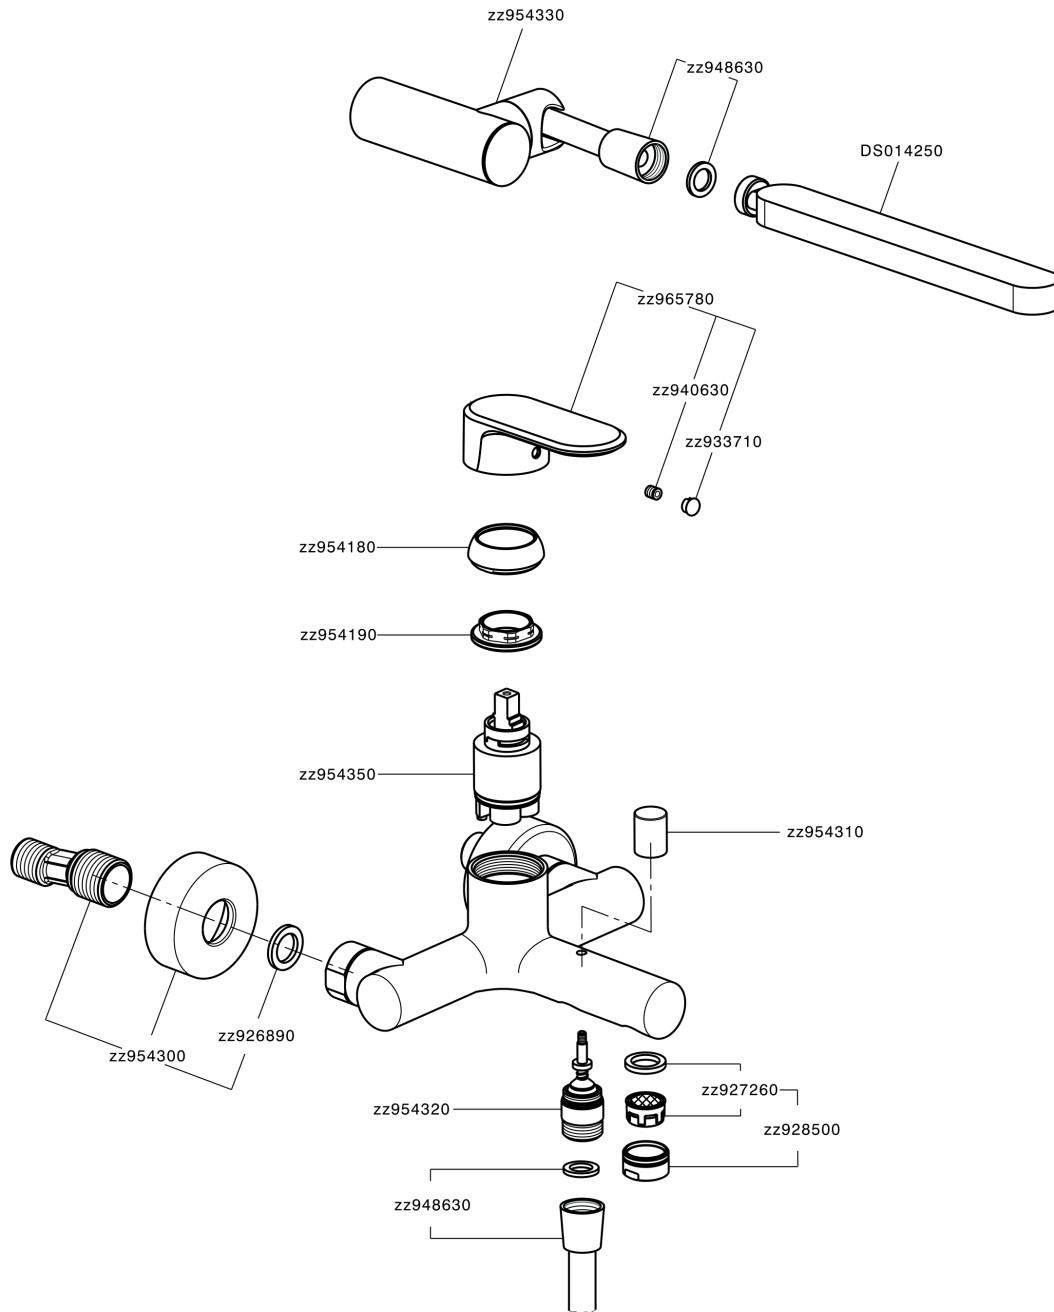

Single lever bath mixer, with shower set LINEAVIVA_LV000120

LV000120

<https://en.cisal.it/single-lever-bath-mixer-with-shower-set-lineaviva-lv000120>

2026-04-30