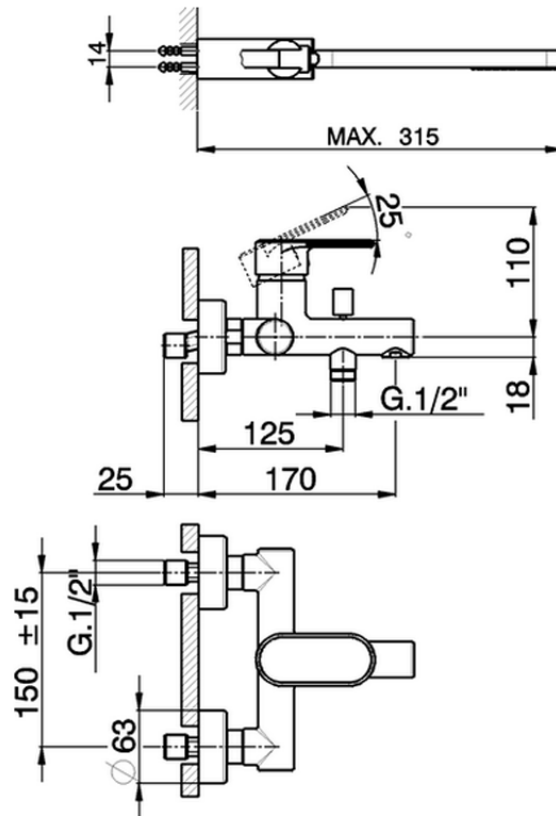

Single lever bath mixer, with shower set LINEAVIVA_LV000120

LV000120

<https://en.cisal.it/single-lever-bath-mixer-with-shower-set-lineaviva-lv000120>

2026-06-25