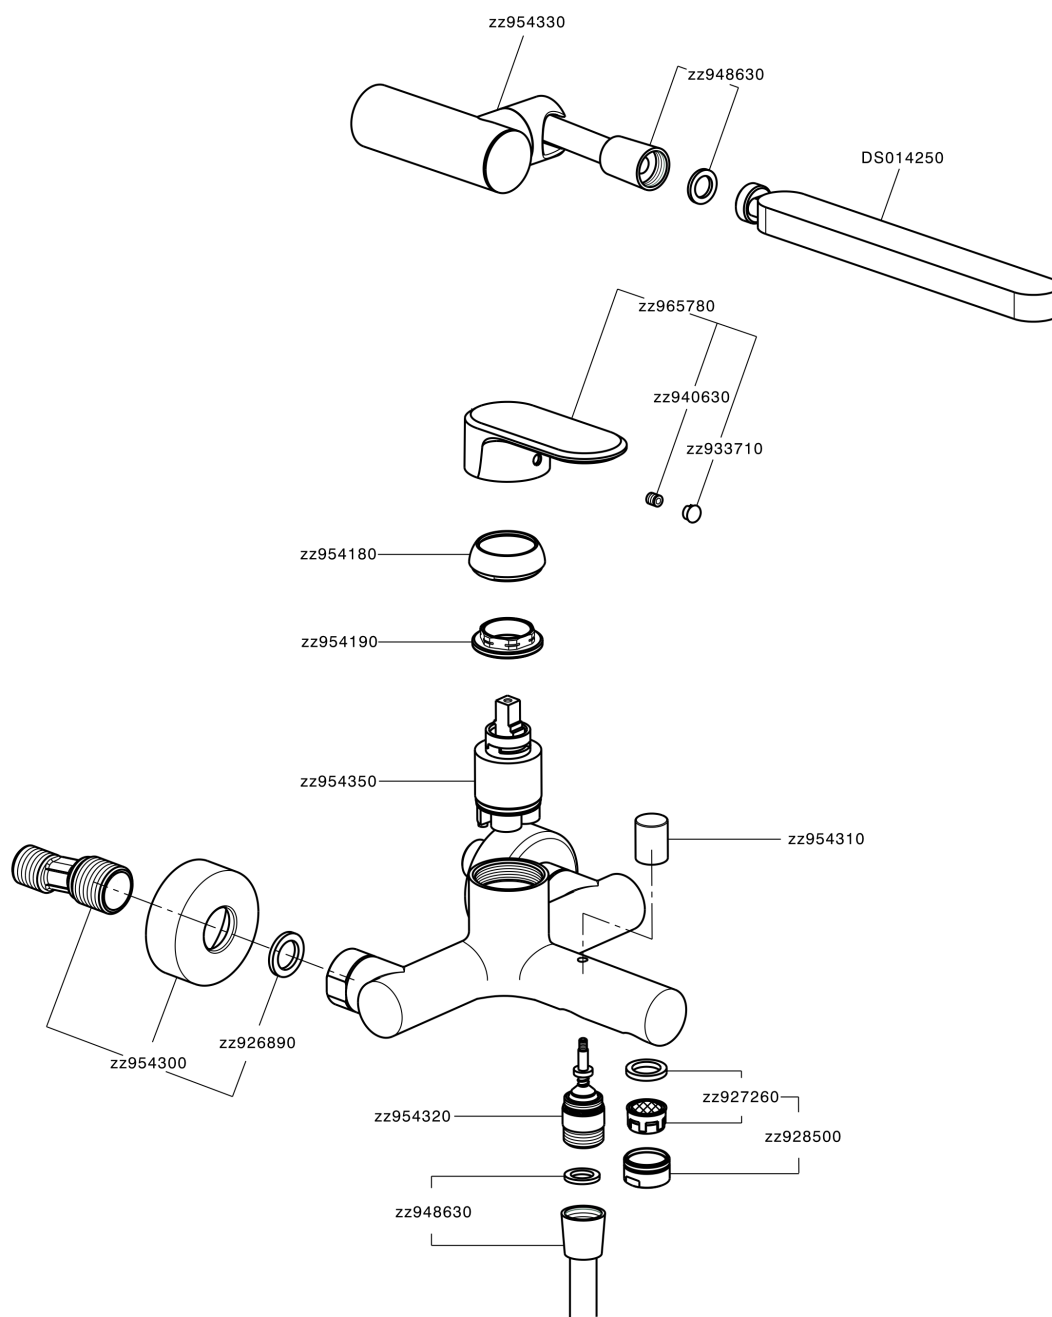

Single lever bath mixer, with shower set LINEAVIVA_LV000120

MODEL **LV000120**

Single lever bath mixer, with shower set, wall mounted adjustable handshower bracket, minimalist one spray handshower ABS, 150 cm SUPREME smooth flexible hose

AVAILABLE FINISHINGS

-  **21** 21 Chrome
-  **2B** 2B Polished Nickel
-  **2F** 2F Brushed Nickel
-  **40** 40 Matt Black
-  **4Q** 4Q Matt White

CHARACTERISTICS

Cartridge Spare Parts **ZZ95435000**
35 mm Cartridge

EcoStop

EcoStop feature limits water flow to approximately 50% of maximum output with one point of resistance on setting. Push slightly past the middle stop only when full water output is required. This will save water up to 50%.

Single lever bath mixer, with shower set LINEAVIVA_LV000120

LV000120

<https://en.cisal.it/single-lever-bath-mixer-with-shower-set-lineaviva-lv000120>

2026-05-06