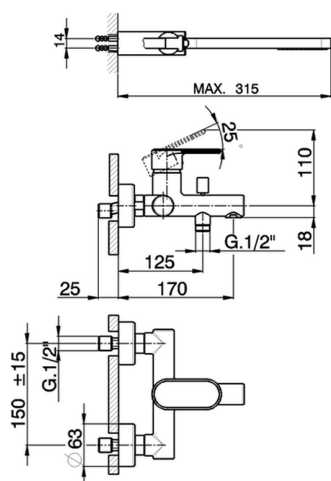

Single lever bath mixer, with shower set LINEAVIVA_LV000120

MODEL **LV000120**

Single lever bath mixer, with shower set, wall mounted adjustable handshower bracket, minimalist one spray handshower ABS, 150 cm SUPREME smooth flexible hose

AVAILABLE FINISHINGS

-  **21** 21 Chrome
-  **2B** 2B Polished Nickel
-  **2F** 2F Brushed Nickel
-  **40** 40 Matt Black
-  **4Q** 4Q Matt White

CHARACTERISTICS

Cartridge Spare Parts **ZZ95435000**

35 mm Cartridge

EcoStop

EcoStop feature limits water flow to approximately 50% of maximum output with one point of resistance on setting. Push slightly past the middle stop only when full water output is required. This will save water up to 50%.

Single lever bath mixer, with shower set LINEAVIVA_LV000120

LV000120

<https://en.cisal.it/single-lever-bath-mixer-with-shower-set-lineaviva-lv000120>

2026-04-05