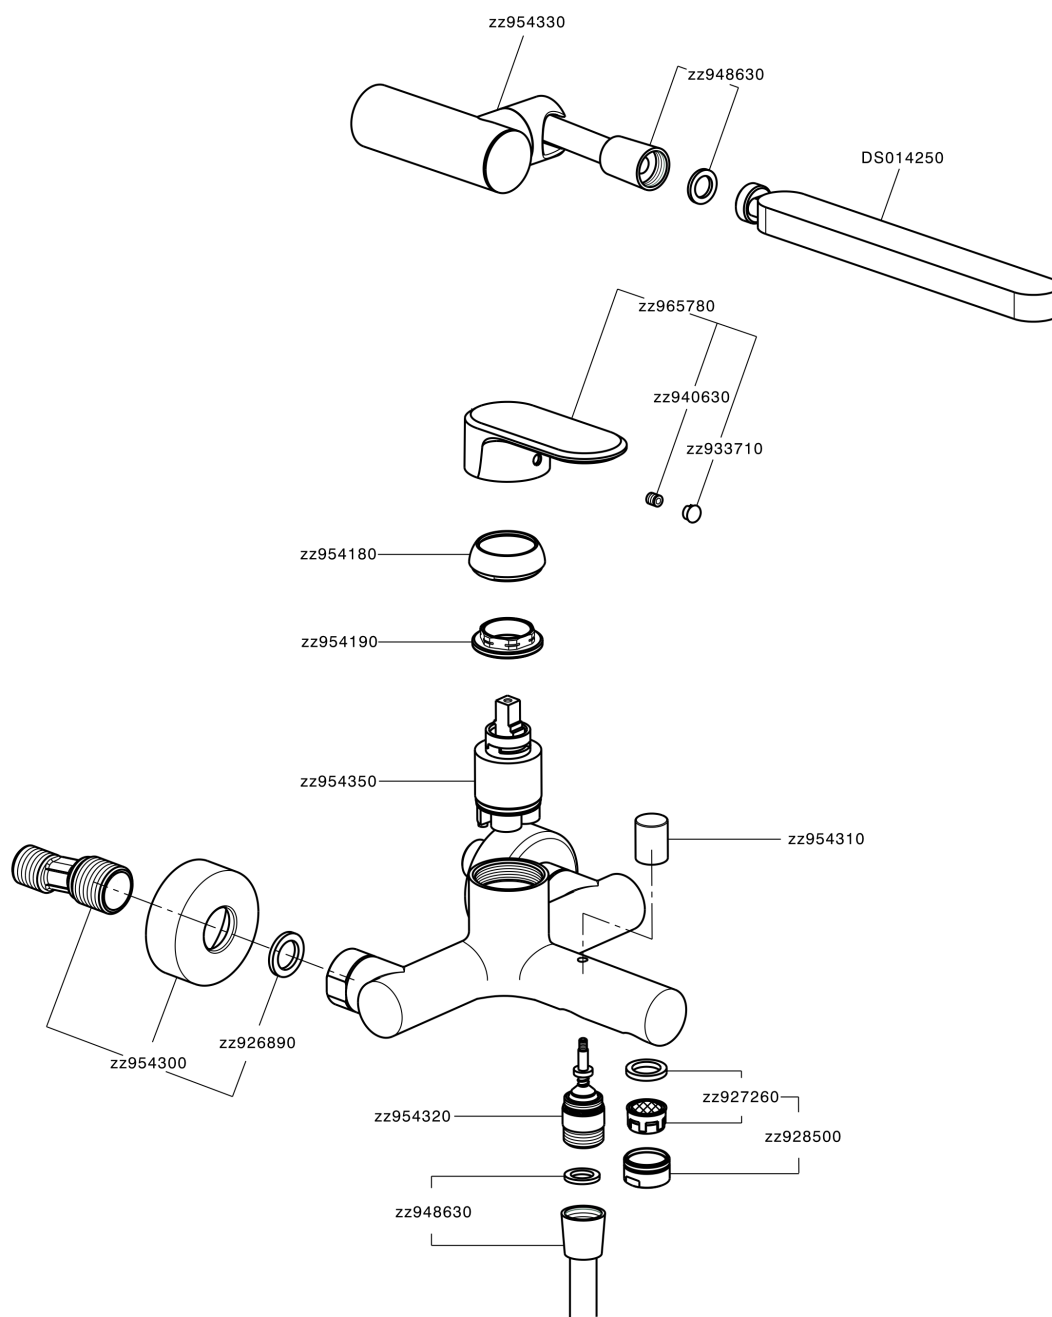

Single lever bath mixer, with shower set LINEAVIVA_LV000120

MODEL **LV000120**

Single lever bath mixer, with shower set, wall mounted adjustable handshower bracket, minimalist one spray handshower ABS, 150 cm SUPREME smooth flexible hose

AVAILABLE FINISHINGS

-  **21** 21 Chrome
-  **2B** 2B Polished Nickel
-  **2F** 2F Brushed Nickel
-  **40** 40 Matt Black
-  **4Q** 4Q Matt White

CHARACTERISTICS

Cartridge Spare Parts **ZZ95435000**
35 mm Cartridge

EcoStop

EcoStop feature limits water flow to approximately 50% of maximum output with one point of resistance on setting. Push slightly past the middle stop only when full water output is required. This will save water up to 50%.

Single lever bath mixer, with shower set LINEAVIVA_LV000120

LV000120

<https://en.cisal.it/single-lever-bath-mixer-with-shower-set-lineaviva-lv000120>

2026-06-25