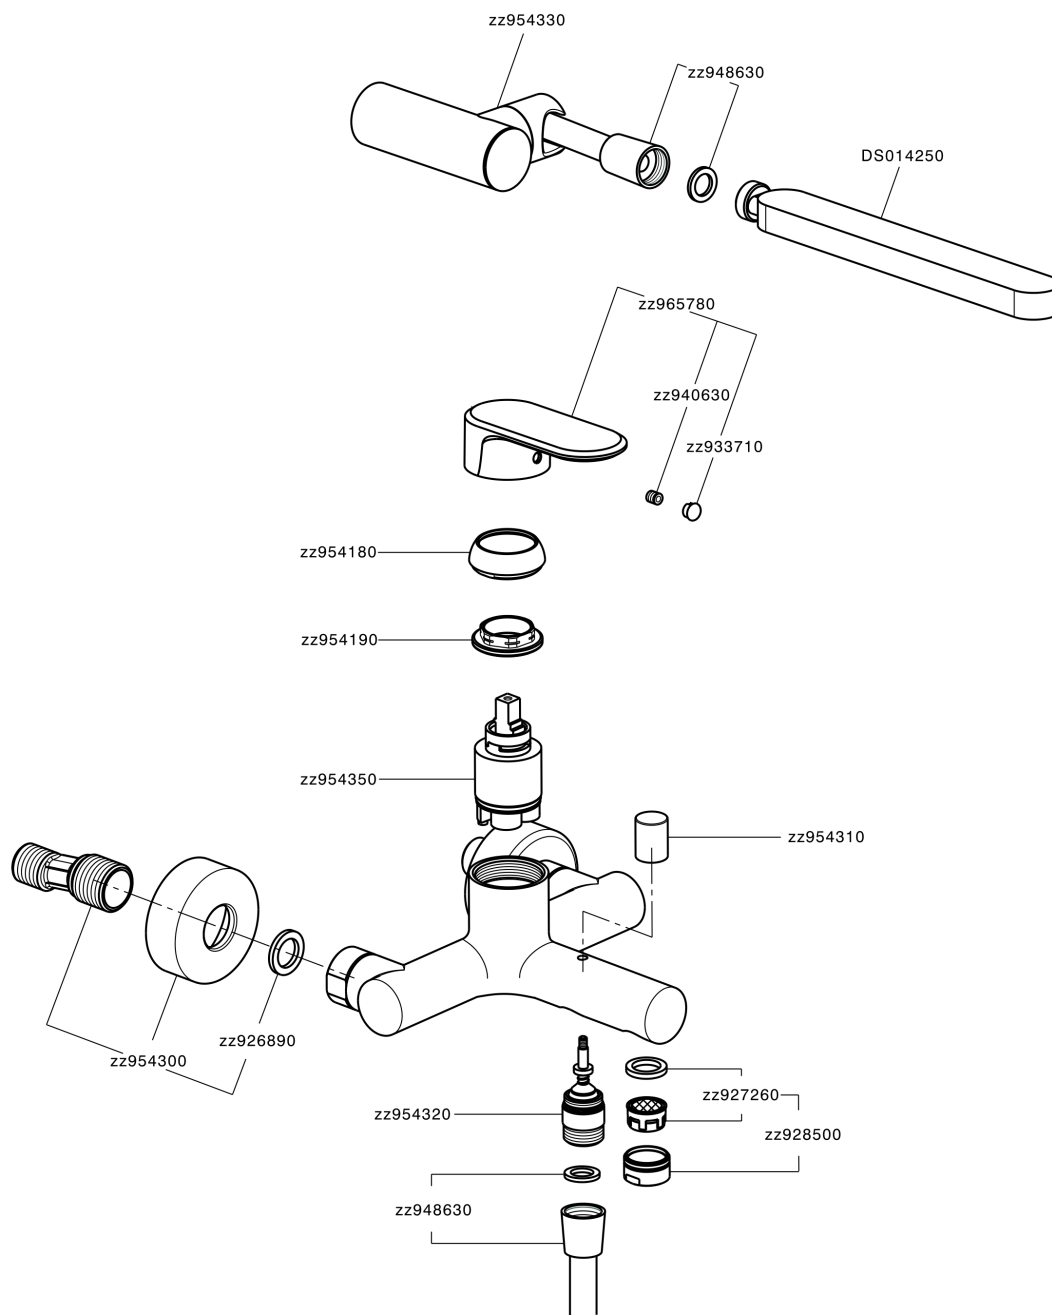

Single lever bath mixer, with shower set LINEAVIVA_LV000120

MODEL **LV000120**

Single lever bath mixer, with shower set, wall mounted adjustable handshower bracket, minimalist one spray handshower ABS, 150 cm SUPREME smooth flexible hose

AVAILABLE FINISHINGS

-  **21** 21 Chrome
-  **2B** 2B Polished Nickel
-  **2F** 2F Brushed Nickel
-  **40** 40 Matt Black
-  **4Q** 4Q Matt White

CHARACTERISTICS

Cartridge Spare Parts **ZZ95435000**

35 mm Cartridge

EcoStop

EcoStop feature limits water flow to approximately 50% of maximum output with one point of resistance on setting. Push slightly past the middle stop only when full water output is required. This will save water up to 50%.

Single lever bath mixer, with shower set LINEAVIVA_LV000120

LV000120

<https://en.cisal.it/single-lever-bath-mixer-with-shower-set-lineaviva-lv000120>

2026-06-05