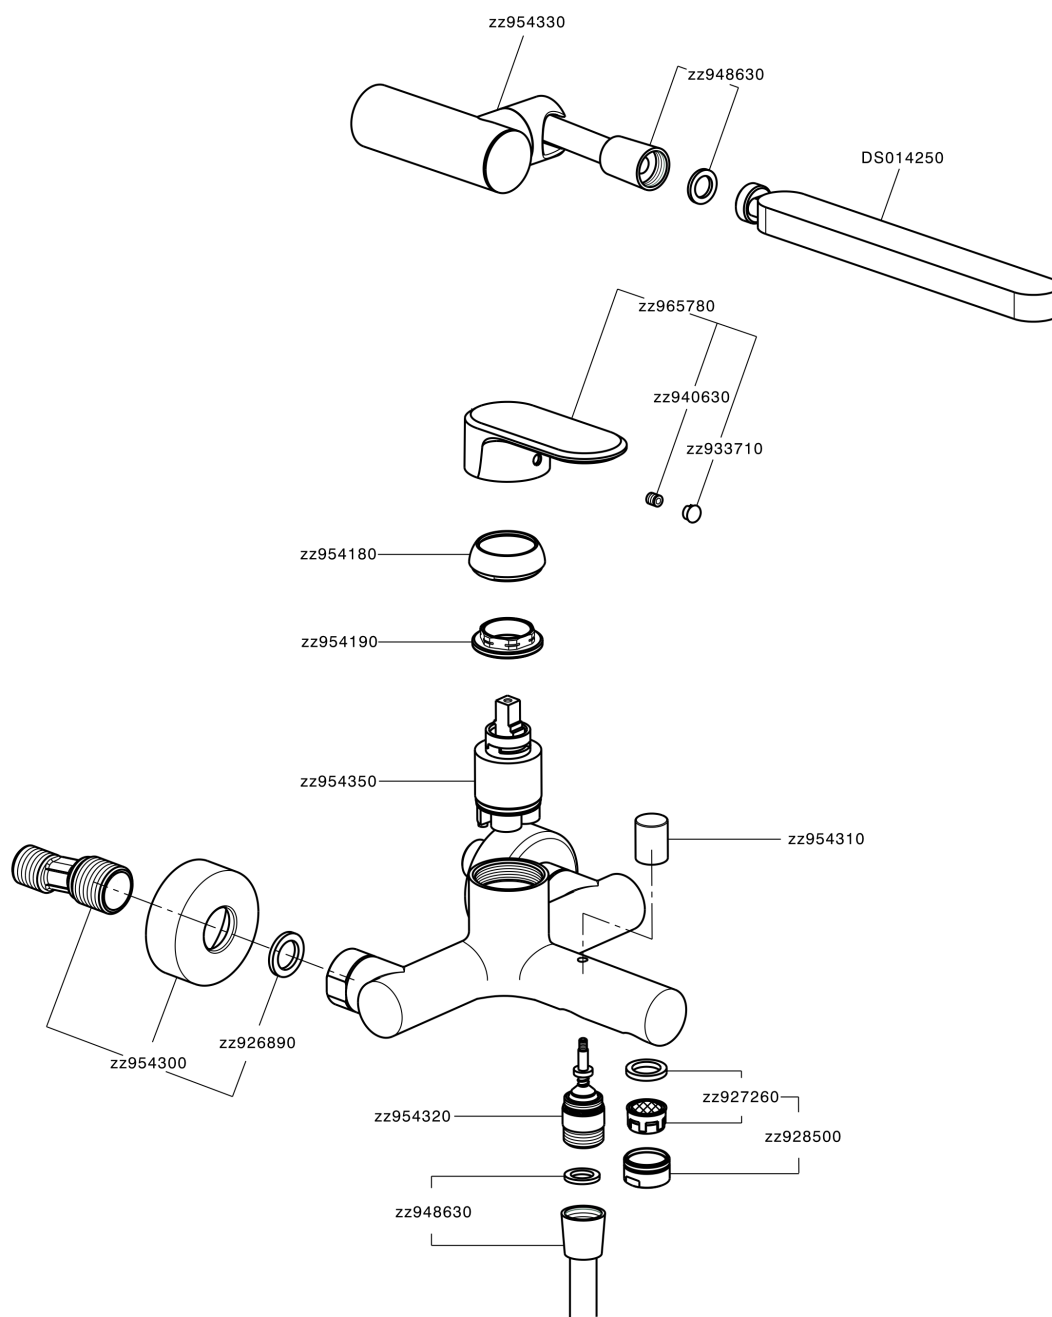

Single lever bath mixer, with shower set LINEAVIVA_LV000120

MODEL **LV000120**

Single lever bath mixer, with shower set, wall mounted adjustable handshower bracket, minimalist one spray handshower ABS, 150 cm SUPREME smooth flexible hose

AVAILABLE FINISHINGS

-  **21** 21 Chrome
-  **2B** 2B Polished Nickel
-  **2F** 2F Brushed Nickel
-  **40** 40 Matt Black
-  **4Q** 4Q Matt White

CHARACTERISTICS

Cartridge Spare Parts **ZZ95435000**

35 mm Cartridge

EcoStop

EcoStop feature limits water flow to approximately 50% of maximum output with one point of resistance on setting. Push slightly past the middle stop only when full water output is required. This will save water up to 50%.

Single lever bath mixer, with shower set LINEAVIVA_LV000120

LV000120

<https://en.cisal.it/single-lever-bath-mixer-with-shower-set-lineaviva-lv000120>

2026-04-05