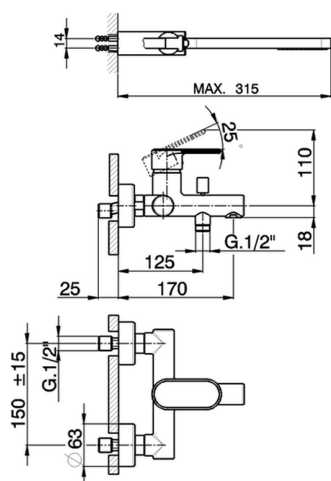

Single lever bath mixer, with shower set LINEAVIVA_LV000120

MODEL **LV000120**

Single lever bath mixer, with shower set, wall mounted adjustable handshower bracket, minimalist one spray handshower ABS, 150 cm SUPREME smooth flexible hose

AVAILABLE FINISHINGS

-  **21** 21 Chrome
-  **2B** 2B Polished Nickel
-  **2F** 2F Brushed Nickel
-  **40** 40 Matt Black
-  **4Q** 4Q Matt White

CHARACTERISTICS

Cartridge Spare Parts **ZZ95435000**
35 mm Cartridge

EcoStop

EcoStop feature limits water flow to approximately 50% of maximum output with one point of resistance on setting. Push slightly past the middle stop only when full water output is required. This will save water up to 50%.

Single lever bath mixer, with shower set LINEAVIVA_LV000120

LV000120

<https://en.cisal.it/single-lever-bath-mixer-with-shower-set-lineaviva-lv000120>

2026-06-25