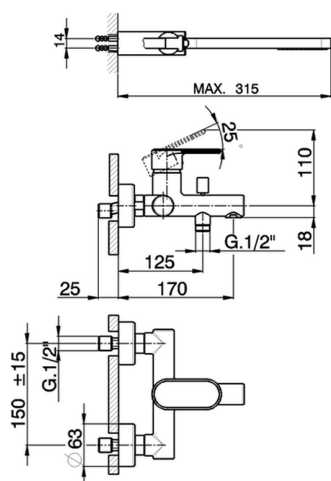

Single lever bath mixer, with shower set LINEAVIVA_LV000120

MODEL **LV000120**

Single lever bath mixer, with shower set, wall mounted adjustable handshower bracket, minimalist one spray handshower ABS, 150 cm SUPREME smooth flexible hose

AVAILABLE FINISHINGS

-  **21** 21 Chrome
-  **2B** 2B Polished Nickel
-  **2F** 2F Brushed Nickel
-  **40** 40 Matt Black
-  **4Q** 4Q Matt White

CHARACTERISTICS

Cartridge Spare Parts **ZZ95435000**
35 mm Cartridge

EcoStop

EcoStop feature limits water flow to approximately 50% of maximum output with one point of resistance on setting. Push slightly past the middle stop only when full water output is required. This will save water up to 50%.

Single lever bath mixer, with shower set LINEAVIVA_LV000120

LV000120

<https://en.cisal.it/single-lever-bath-mixer-with-shower-set-lineaviva-lv000120>

2026-05-06