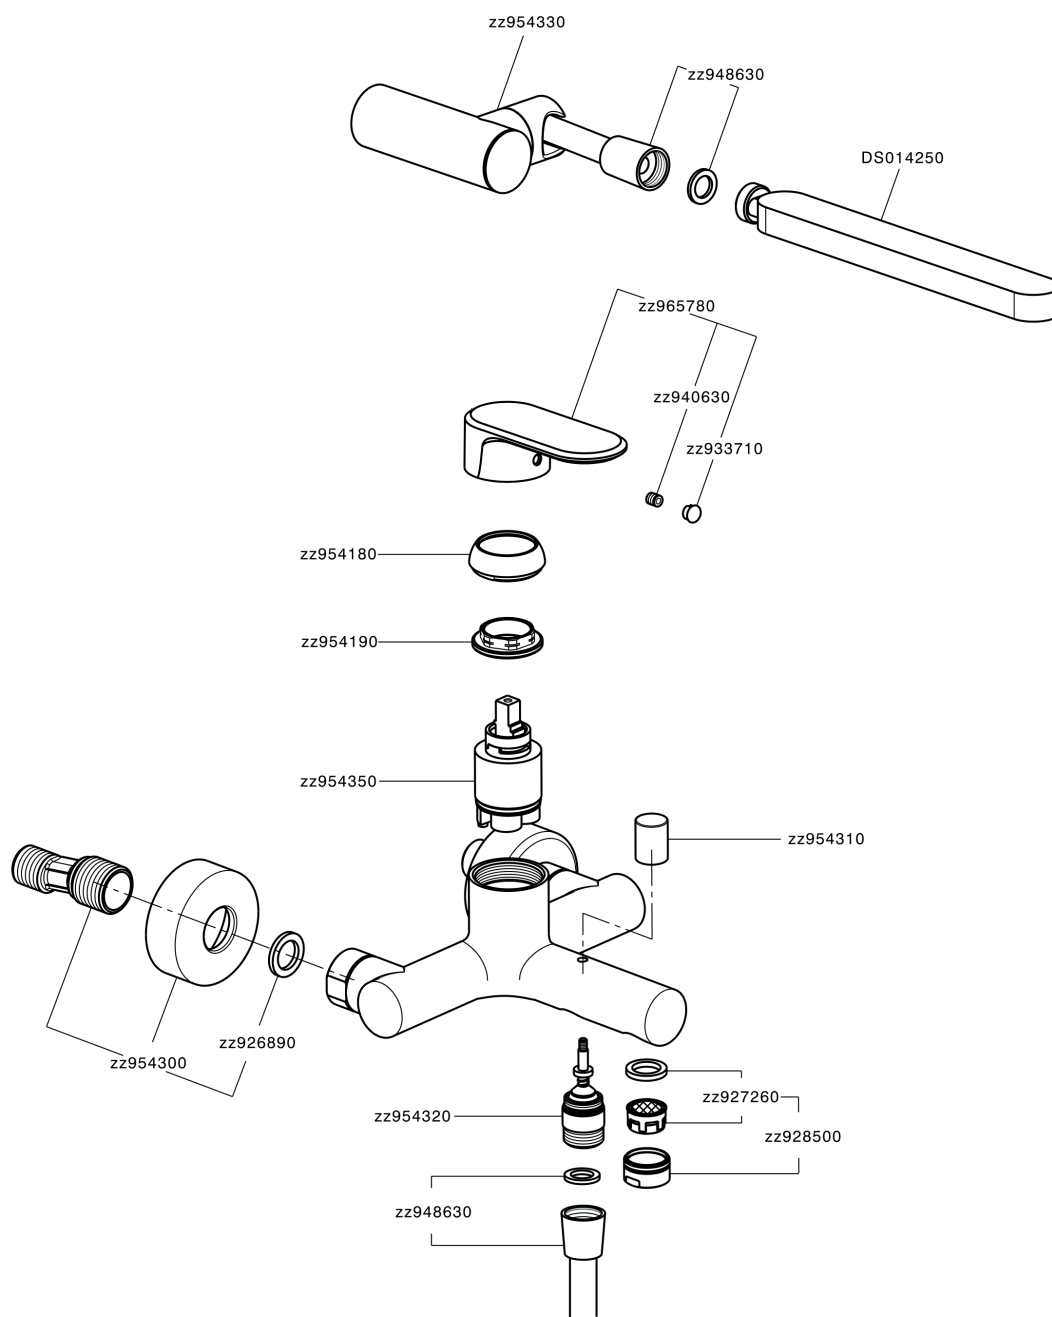

Single lever bath mixer, with shower set LINEAVIVA_LV000120

LV000120

<https://en.cisal.it/single-lever-bath-mixer-with-shower-set-lineaviva-lv000120>

2026-06-25