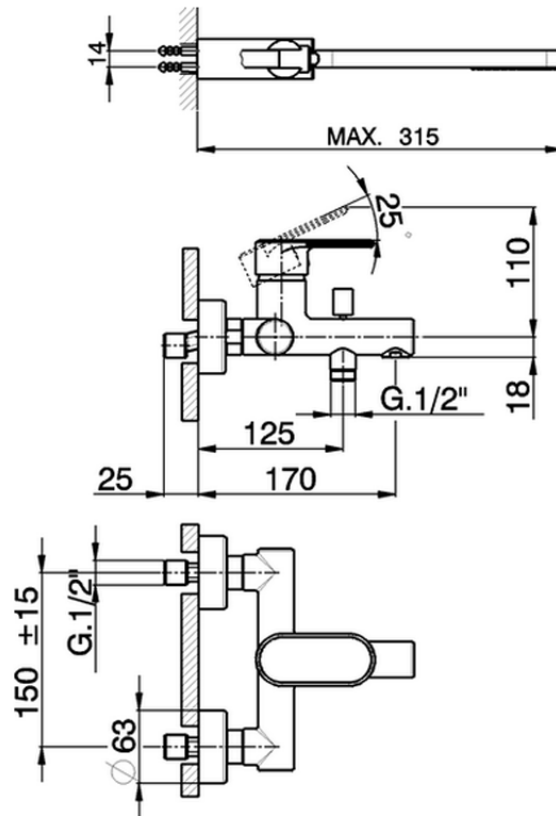

Single lever bath mixer, with shower set LINEAVIVA_LV000120

LV000120

<https://en.cisal.it/single-lever-bath-mixer-with-shower-set-lineaviva-lv000120>

2026-04-05