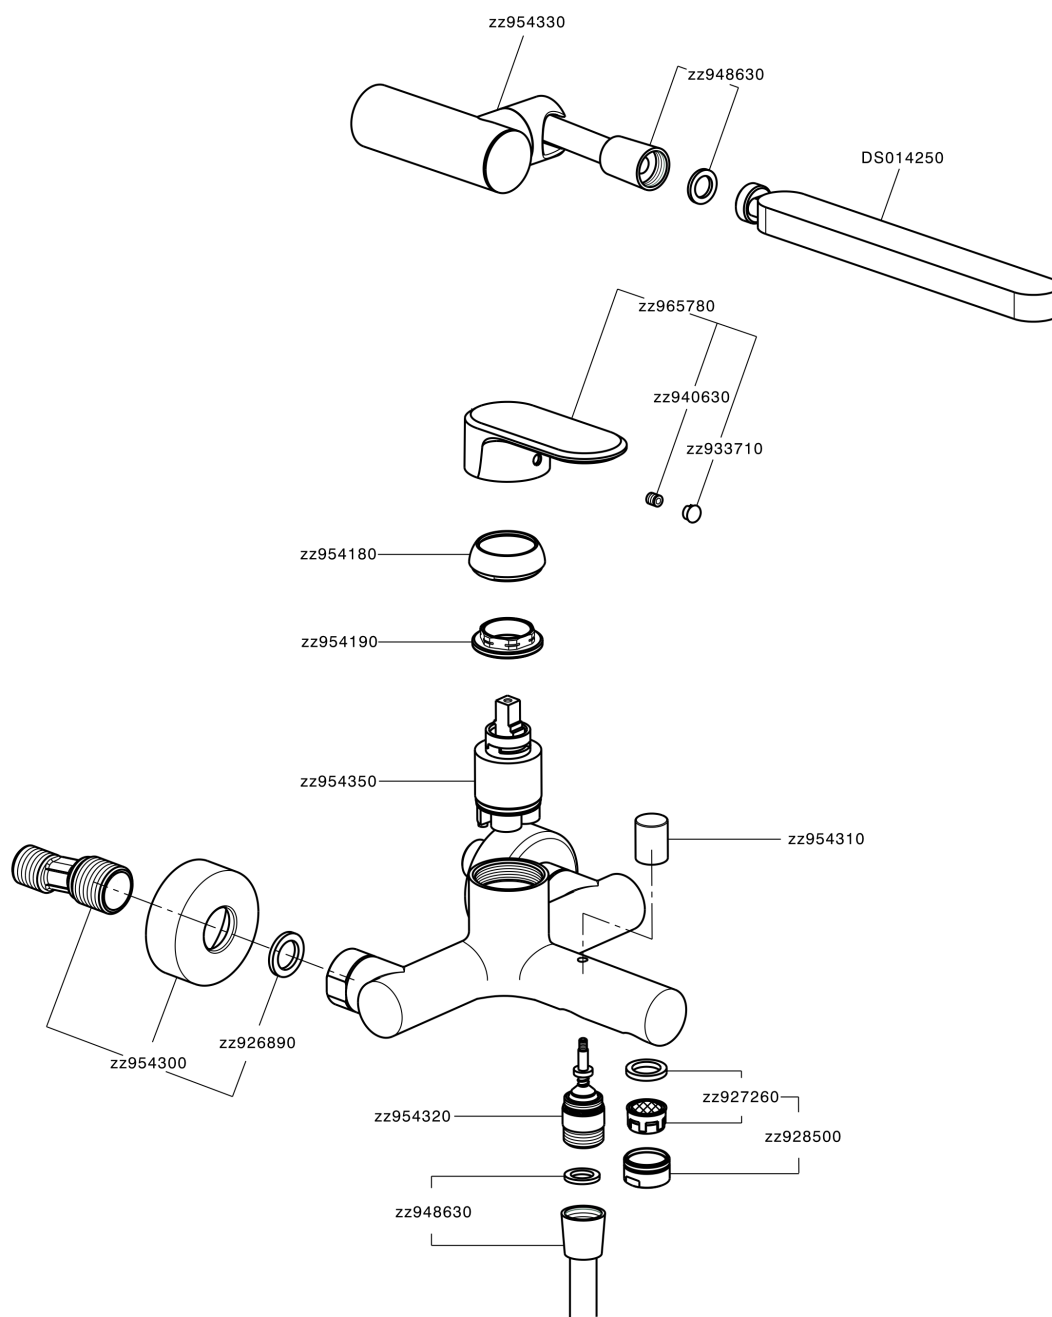

Single lever bath mixer, with shower set LINEAVIVA_LV000120

MODEL **LV000120**

Single lever bath mixer, with shower set, wall mounted adjustable handshower bracket, minimalist one spray handshower ABS, 150 cm SUPREME smooth flexible hose

AVAILABLE FINISHINGS

-  **21** 21 Chrome
-  **2B** 2B Polished Nickel
-  **2F** 2F Brushed Nickel
-  **40** 40 Matt Black
-  **4Q** 4Q Matt White

CHARACTERISTICS

Cartridge Spare Parts **ZZ95435000**
35 mm Cartridge

EcoStop

EcoStop feature limits water flow to approximately 50% of maximum output with one point of resistance on setting. Push slightly past the middle stop only when full water output is required. This will save water up to 50%.

Single lever bath mixer, with shower set LINEAVIVA_LV000120

LV000120

<https://en.cisal.it/single-lever-bath-mixer-with-shower-set-lineaviva-lv000120>

2026-04-30