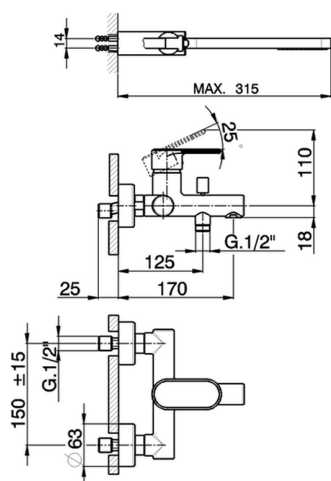

Single lever bath mixer, with shower set LINEAVIVA_LV000120

MODEL **LV000120**

Single lever bath mixer, with shower set, wall mounted adjustable handshower bracket, minimalistic one spray handshower ABS, 150 cm SUPREME smooth flexible hose

AVAILABLE FINISHINGS

-  **21** 21 Chrome
-  **2B** 2B Polished Nickel
-  **2F** 2F Brushed Nickel
-  **40** 40 Matt Black
-  **4Q** 4Q Matt White

CHARACTERISTICS

Cartridge Spare Parts **ZZ95435000**

35 mm Cartridge

EcoStop

EcoStop feature limits water flow to approximately 50% of maximum output with one point of resistance on setting. Push slightly past the middle stop only when full water output is required. This will save water up to 50%.

Single lever bath mixer, with shower set LINEAVIVA_LV000120

LV000120

<https://en.cisal.it/single-lever-bath-mixer-with-shower-set-lineaviva-lv000120>

2026-06-26