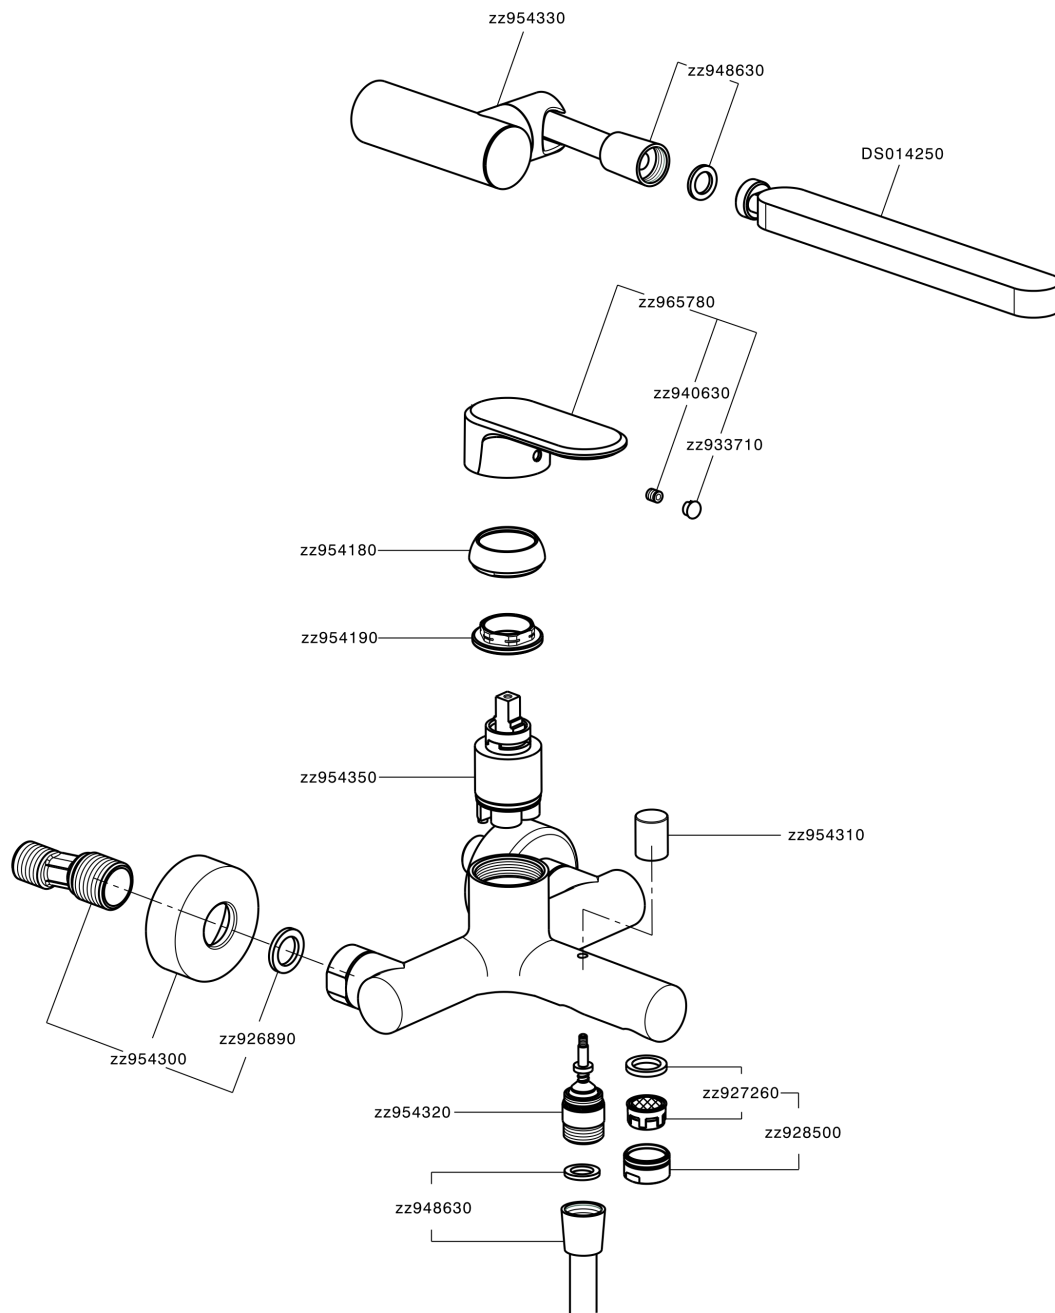

Single lever bath mixer, with shower set LINEAVIVA_LV000120

MODEL **LV000120**

Single lever bath mixer, with shower set, wall mounted adjustable handshower bracket, minimalistic one spray handshower ABS, 150 cm SUPREME smooth flexible hose

AVAILABLE FINISHINGS

-  **21** 21 Chrome
-  **2B** 2B Polished Nickel
-  **2F** 2F Brushed Nickel
-  **40** 40 Matt Black
-  **4Q** 4Q Matt White

CHARACTERISTICS

Cartridge Spare Parts **ZZ95435000**

35 mm Cartridge

EcoStop

EcoStop feature limits water flow to approximately 50% of maximum output with one point of resistance on setting. Push slightly past the middle stop only when full water output is required. This will save water up to 50%.

Single lever bath mixer, with shower set LINEAVIVA_LV000120

LV000120

<https://en.cisal.it/single-lever-bath-mixer-with-shower-set-lineaviva-lv000120>

2026-06-26