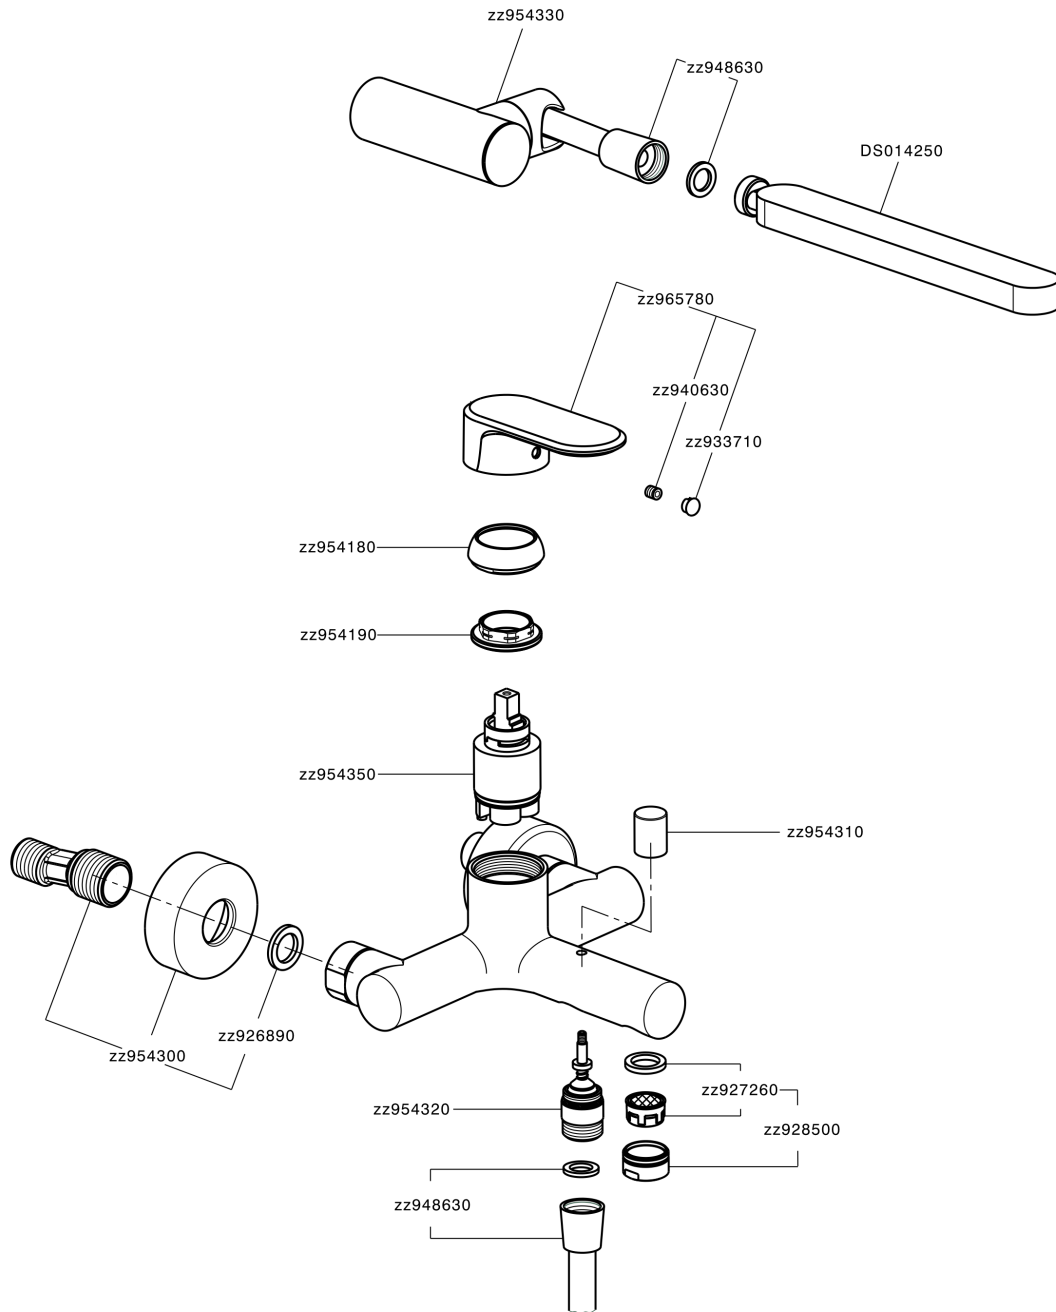

## Single lever bath mixer, with shower set LINEAVIVA\_LV000120

MODEL **LV000120**

Single lever bath mixer, with shower set, wall mounted adjustable handshower bracket, minimalist one spray handshower ABS, 150 cm SUPREME smooth flexible hose

### CHARACTERISTICS

Cartridge Spare Parts **ZZ95435000**  
**35 mm Cartridge**

### EcoStop

EcoStop feature limits water flow to approximately 50% of maximum output with one point of resistance on setting. Push slightly past the middle stop only when full water output is required. This will save water up to 50%.

## Single lever bath mixer, with shower set LINEAVIVA\_LV000120

LV000120

<https://en.cisal.it/single-lever-bath-mixer-with-shower-set-lineaviva-lv000120>

2026-04-07