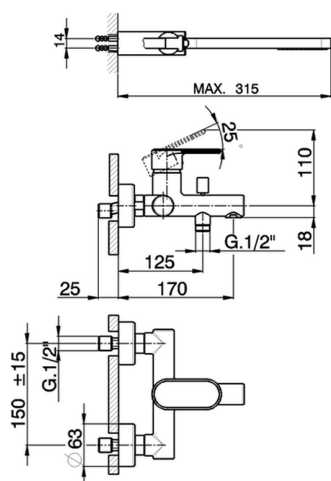

Single lever bath mixer, with shower set LINEAVIVA_LV000120

MODEL **LV000120**

Single lever bath mixer, with shower set, wall mounted adjustable handshower bracket, minimalist one spray handshower ABS, 150 cm SUPREME smooth flexible hose

AVAILABLE FINISHINGS

-  **21** 21 Chrome
-  **2B** 2B Polished Nickel
-  **2F** 2F Brushed Nickel
-  **40** 40 Matt Black
-  **4Q** 4Q Matt White

CHARACTERISTICS

Cartridge Spare Parts **ZZ95435000**
35 mm Cartridge

EcoStop

EcoStop feature limits water flow to approximately 50% of maximum output with one point of resistance on setting. Push slightly past the middle stop only when full water output is required. This will save water up to 50%.

Single lever bath mixer, with shower set LINEAVIVA_LV000120

LV000120

<https://en.cisal.it/single-lever-bath-mixer-with-shower-set-lineaviva-lv000120>

2026-04-30