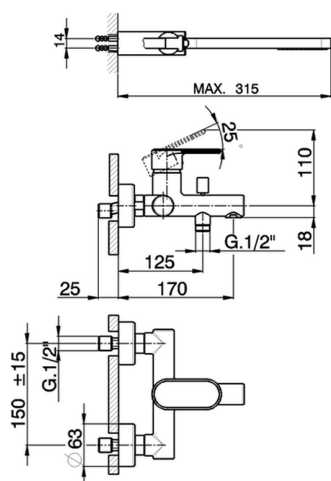

## Single lever bath mixer, with shower set LINEAVIVA\_LV000120

MODEL **LV000120**

Single lever bath mixer, with shower set, wall mounted adjustable handshower bracket, minimalist one spray handshower ABS, 150 cm SUPREME smooth flexible hose

### CHARACTERISTICS

Cartridge Spare Parts **ZZ95435000**  
**35 mm Cartridge**