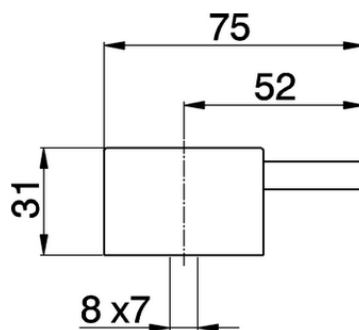

Lever for single lever mixer 'LM' SPARE PARTS_ZZ944240

ZZ944240

<https://en.cisal.it/lever-for-single-lever-mixer-lm-spare-parts-zz944240>

2026-05-20