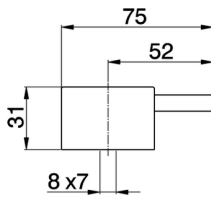

Lever for single lever mixer 'LM' SPARE PARTS_ZZ944240

MODEL **ZZ944240**

Lever for single lever mixer 'LM', for concealed mixers

AVAILABLE FINISHINGS

21 21 Chrome

2A 2A Satin Brushed Nickel

CHARACTERISTICS