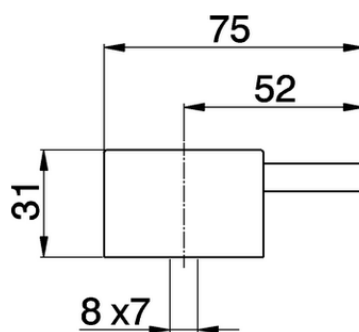

## Lever for single lever mixer 'LM' SPARE PARTS\_ZZ944240

ZZ944240

<https://en.cisal.it/lever-for-single-lever-mixer-lm-spare-parts-zz944240>

2026-05-20