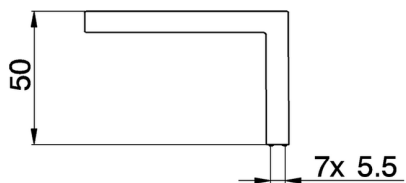

Handle 'WA' left SPARE PARTS_ZZ947060

MODEL **ZZ947060**

Handle 'WA' left

AVAILABLE FINISHINGS

21 21 Chrome

2A 2A Satin Brushed Nickel

CHARACTERISTICS

2026-06-14