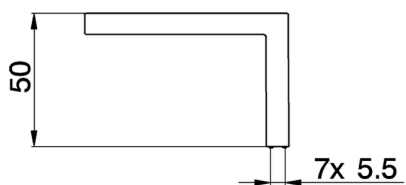

Handle 'WA' left SPARE PARTS_ZZ947060

MODEL **ZZ947060**

Handle 'WA' left

AVAILABLE FINISHINGS

21 21 Chrome

2A 2A Satin Brushed Nickel

CHARACTERISTICS

2026-05-20