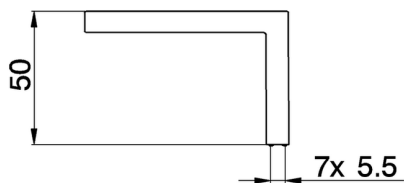

## Handle 'WA' left SPARE PARTS\_ZZ947060

MODEL **ZZ947060**

Handle 'WA' left

AVAILABLE FINISHINGS

**21** 21 Chrome

**2A** 2A Satin Brushed Nickel

CHARACTERISTICS

2026-04-08