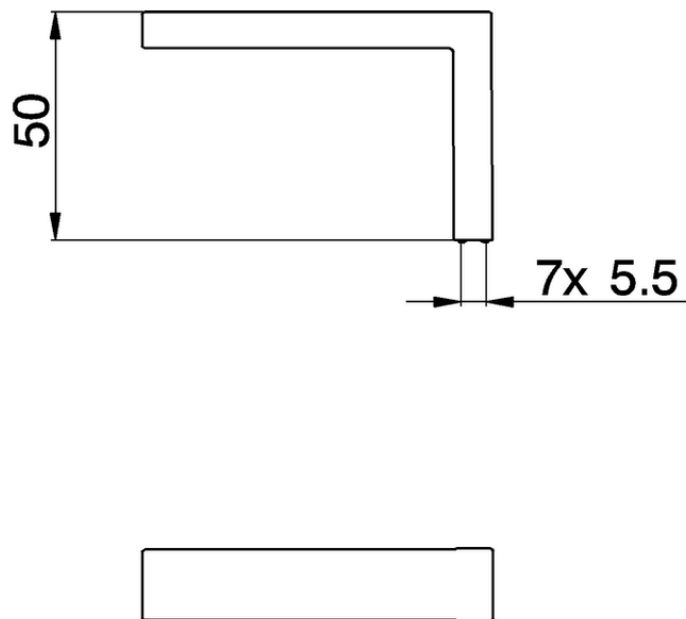

Handle 'WA' left SPARE PARTS_ZZ947060

ZZ947060

<https://en.cisal.it/handle-wa-left-spare-parts-zz947060>

2026-05-20