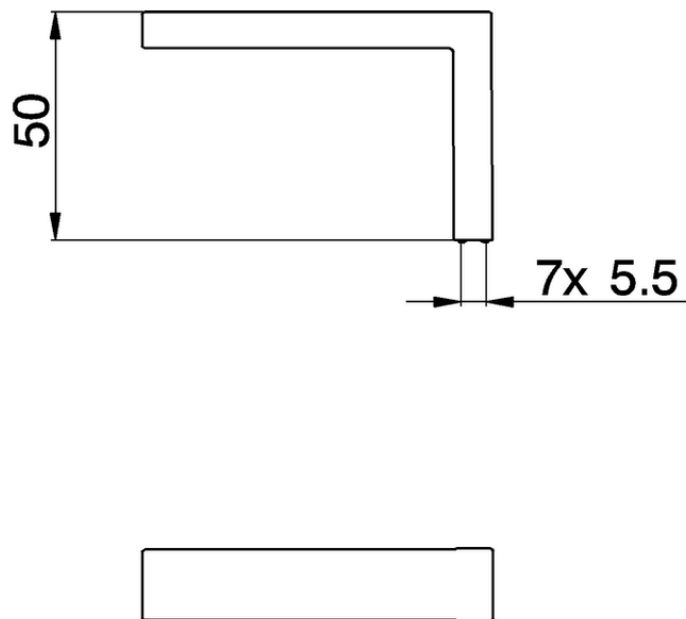

Handle 'WA' left SPARE PARTS_ZZ947060

ZZ947060

<https://en.cisal.it/handle-wa-left-spare-parts-zz947060>

2026-04-30