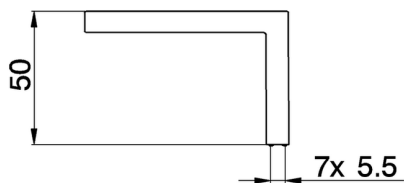

Handle 'WA' left SPARE PARTS_ZZ947060

MODEL **ZZ947060**

Handle 'WA' left

AVAILABLE FINISHINGS

21 21 Chrome

2A 2A Satin Brushed Nickel

CHARACTERISTICS

2026-06-13