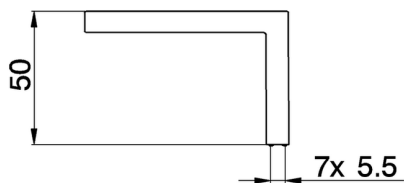

Handle 'WA' left SPARE PARTS_ZZ947060

MODEL **ZZ947060**

Handle 'WA' left

AVAILABLE FINISHINGS

21 21 Chrome

2A 2A Satin Brushed Nickel

CHARACTERISTICS

2026-06-10