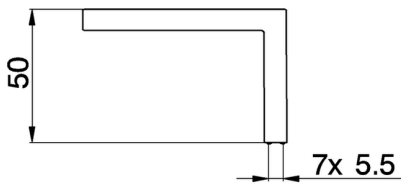

## Handle 'WA' left SPARE PARTS\_ZZ947060

MODEL **ZZ947060**

Handle 'WA' left

AVAILABLE FINISHINGS

**21** 21 Chrome

**2A** 2A Satin Brushed Nickel

CHARACTERISTICS

2026-04-29