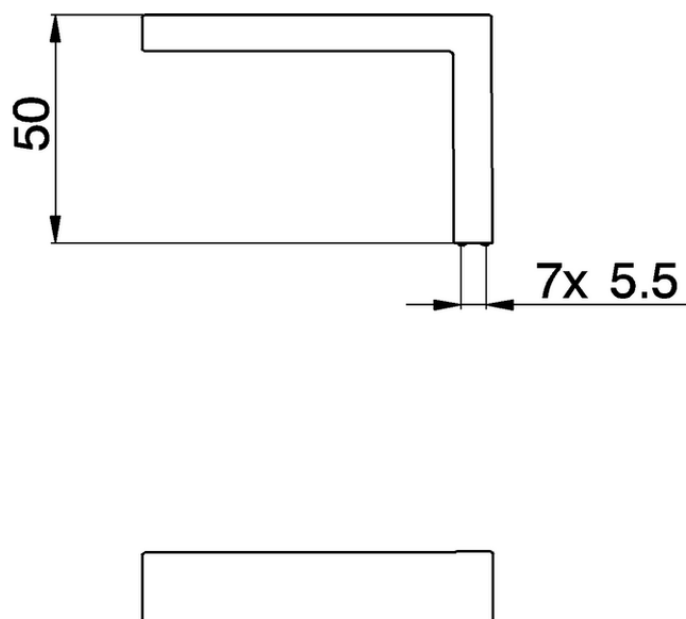

Handle 'WA' left SPARE PARTS_ZZ947060

ZZ947060

<https://en.cisal.it/handle-wa-left-spare-parts-zz947060>

2026-04-08