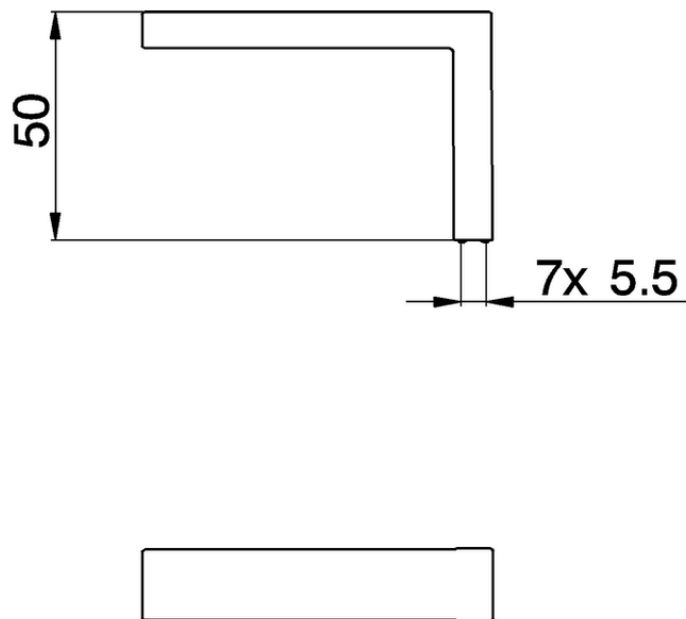

Handle 'WA' left SPARE PARTS_ZZ947060

ZZ947060

<https://en.cisal.it/handle-wa-left-spare-parts-zz947060>

2026-04-29