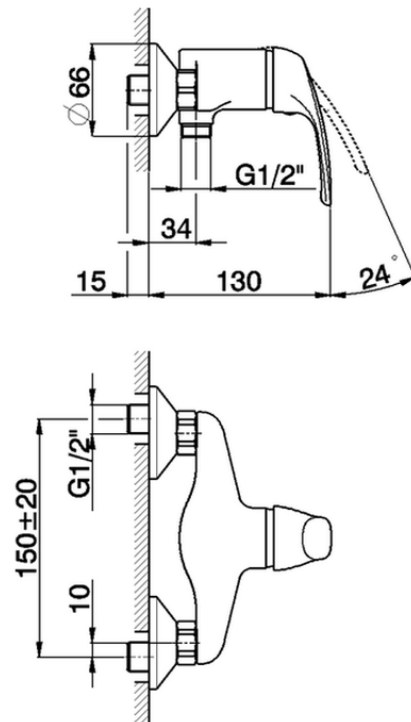

Single lever shower mixer FLASH_FL000440

FL000440

<https://en.cisal.it/single-lever-shower-mixer-flash-fl000440>

2026-04-29