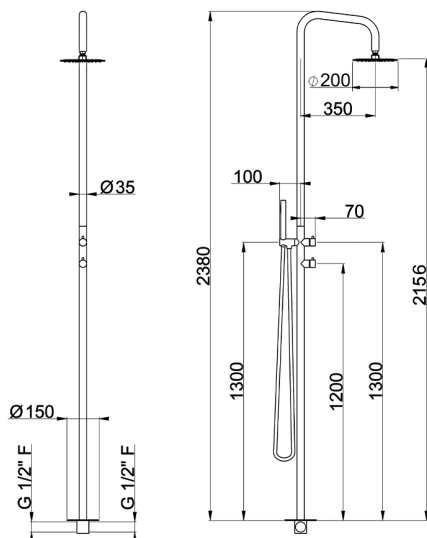

## Free Standing Progressive Shower Column SHOWER COLUMNS\_XI005110

MODEL **XI005110**

Free Standing Progressive Shower Column, 2 outlet diverter, for Indoor/Outdoor use, D.200 mm INOX round showerhead, INOX D.26 mm minimalistic one spray handshower, INOX AISI 316L

AVAILABLE FINISHINGS

**D1** D1 Brushed Inox

CHARACTERISTICS

Single Lever **1**

Cartridge Spare Parts **ZZ9E521000 - ZZ9E523000**

**25 mm Progressive single-lever cartridge**

2026-06-14