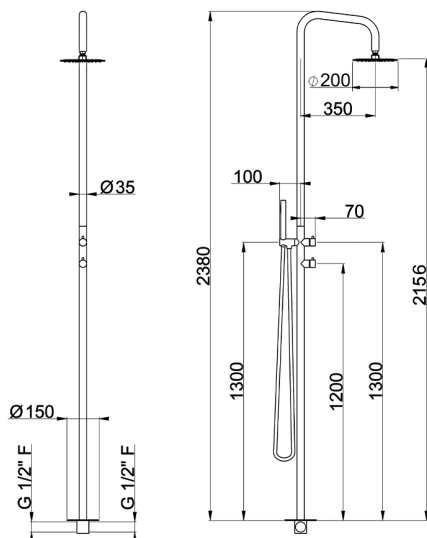

Free Standing Progressive Shower Column SHOWER COLUMNS_XI005110

MODEL **XI005110**

Free Standing Progressive Shower Column, 2 outlet diverter, for Indoor/Outdoor use, D.200 mm INOX round showerhead, INOX D.26 mm minimalistic one spray handshower, INOX AISI 316L

AVAILABLE FINISHINGS

D1 D1 Brushed Inox

CHARACTERISTICS

Single Lever **1**

Cartridge Spare Parts **ZZ9E521000 - ZZ9E523000**

25 mm Progressive single-lever cartridge

2026-04-26