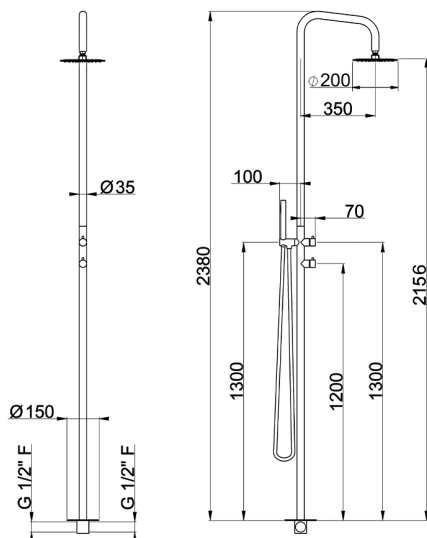

Free Standing Progressive Shower Column SHOWER COLUMNS_XI005110

MODEL **XI005110**

Free Standing Progressive Shower Colum,2 outlet diverter,for Indoor/Outdoor use,D.200 mm INOX round showerhead,INOX D.26 mm minimalistic one spray handshower,INOX AISI 316L

AVAILABLE FINISHINGS

D1 D1 Brushed Inox

CHARACTERISTICS

Single Lever **1**

Cartridge Spare Parts **ZZ9E521000 - ZZ9E523000**

25 mm Progressive single-lever cartridge

2026-05-17