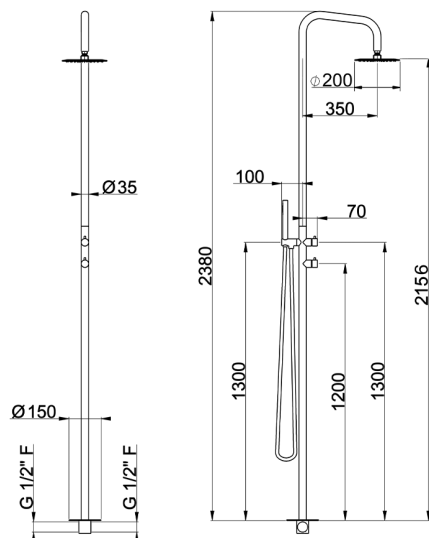

Free Standing Progressive Shower Column SHOWER COLUMNS_XI005110

MODEL **XI005110**

Free Standing Progressive Shower Column, 2 outlet diverter, for Indoor/Outdoor use, D.200 mm INOX round showerhead, INOX D.26 mm minimalistic one spray handshower, INOX AISI 316L

AVAILABLE FINISHINGS

D1 D1 Brushed Inox

CHARACTERISTICS

Single Lever **1**

Cartridge Spare Parts **ZZ9E521000 - ZZ9E523000**

25 mm Progressive single-lever cartridge

2026-04-05