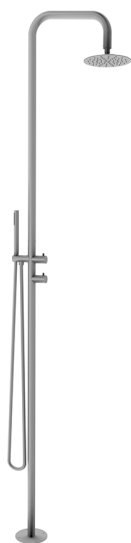

Free Standing Progressive Shower Column SHOWER COLUMNS_XI005110

MODEL **XI005110**

Free Standing Progressive Shower Colum,2 outlet diverter,for Indoor/Outdoor use,D.200 mm INOX round showerhead,INOX D.26 mm minimalistic one spray handshower,INOX AISI 316L

AVAILABLE FINISHINGS

D1 D1 Brushed Inox

CHARACTERISTICS

Single Lever **1**

Cartridge Spare Parts **ZZ9E521000 - ZZ9E523000**

25 mm Progressive single-lever cartridge

2026-05-17