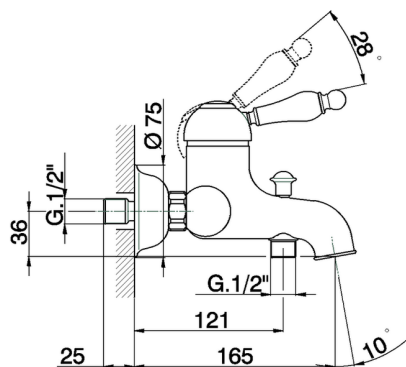

Single lever bath mixer ARCANA EMPRESS_EM000130

MODEL **EM000130**

Single lever bath mixer, without shower set, 1/2" M flexible connection

AVAILABLE FINISHINGS

- 
21 21 Chrome
- 
24 24 Gold
- 
26 26 Old Copper
- 
27 27 Old Bronze
- 
2A 2A Satin Brushed Nickel
- 
74 74 Chrome/Gold

CHARACTERISTICS

Cartridge Spare Parts **ZZ92909000**

43 mm Cartridge

Single lever bath mixer ARCANA EMPRESS_EM000130

EM000130

<https://en.cisal.it/single-lever-bath-mixer-arcana-empress-em000130>

2025-01-06