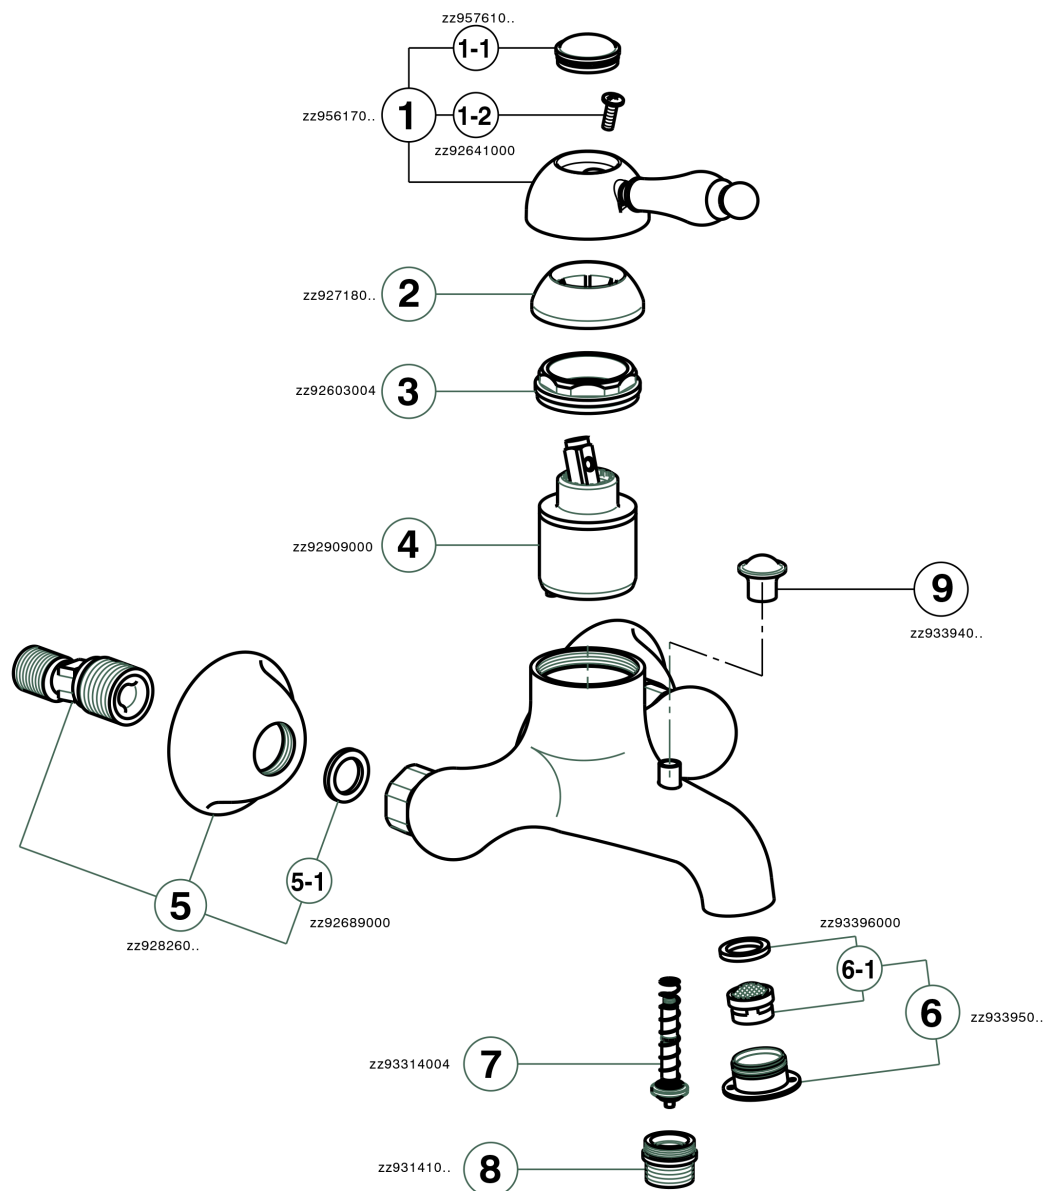

Single lever bath mixer ARCANA EMPRESS_EM000130

EM000130

<https://en.cisal.it/single-lever-bath-mixer-arcana-empress-em000130>

2025-01-06