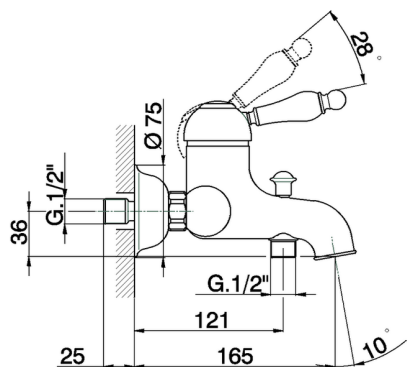

Single lever bath mixer ARCANA EMPRESS_EM000130

MODEL **EM000130**

Single lever bath mixer, without shower set, 1/2" M flexible connection

AVAILABLE FINISHINGS

-  **21** 21 Chrome
-  **24** 24 Gold
-  **26** 26 Old Copper
-  **27** 27 Old Bronze
-  **2A** 2A Satin Brushed Nickel
-  **74** 74 Chrome/Gold

CHARACTERISTICS

Cartridge Spare Parts **ZZ92909000**

43 mm Cartridge

Single lever bath mixer ARCANA EMPRESS_EM000130

EM000130

<https://en.cisal.it/single-lever-bath-mixer-arcana-empress-em000130>

2025-01-04