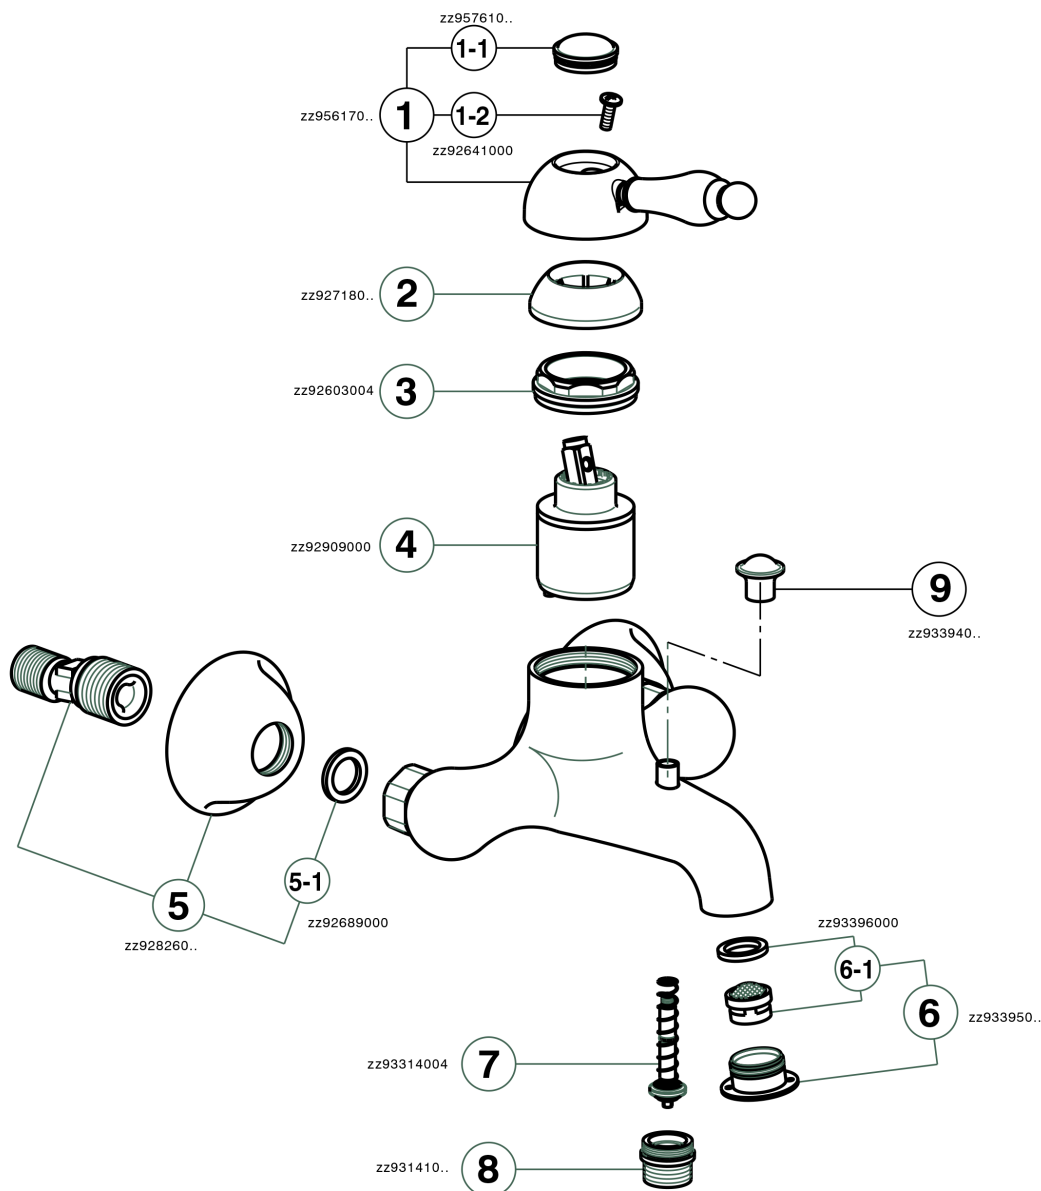

Single lever bath mixer ARCANA EMPRESS_EM000130

MODEL **EM000130**

Single lever bath mixer, without shower set, 1/2" M flexible connection

AVAILABLE FINISHINGS

-  **21** 21 Chrome
-  **24** 24 Gold
-  **26** 26 Old Copper
-  **27** 27 Old Bronze
-  **2A** 2A Satin Brushed Nickel
-  **74** 74 Chrome/Gold

CHARACTERISTICS

Cartridge Spare Parts **ZZ92909000**

43 mm Cartridge

Single lever bath mixer ARCANA EMPRESS_EM000130

EM000130

<https://en.cisal.it/single-lever-bath-mixer-arcana-empress-em000130>

2025-01-04