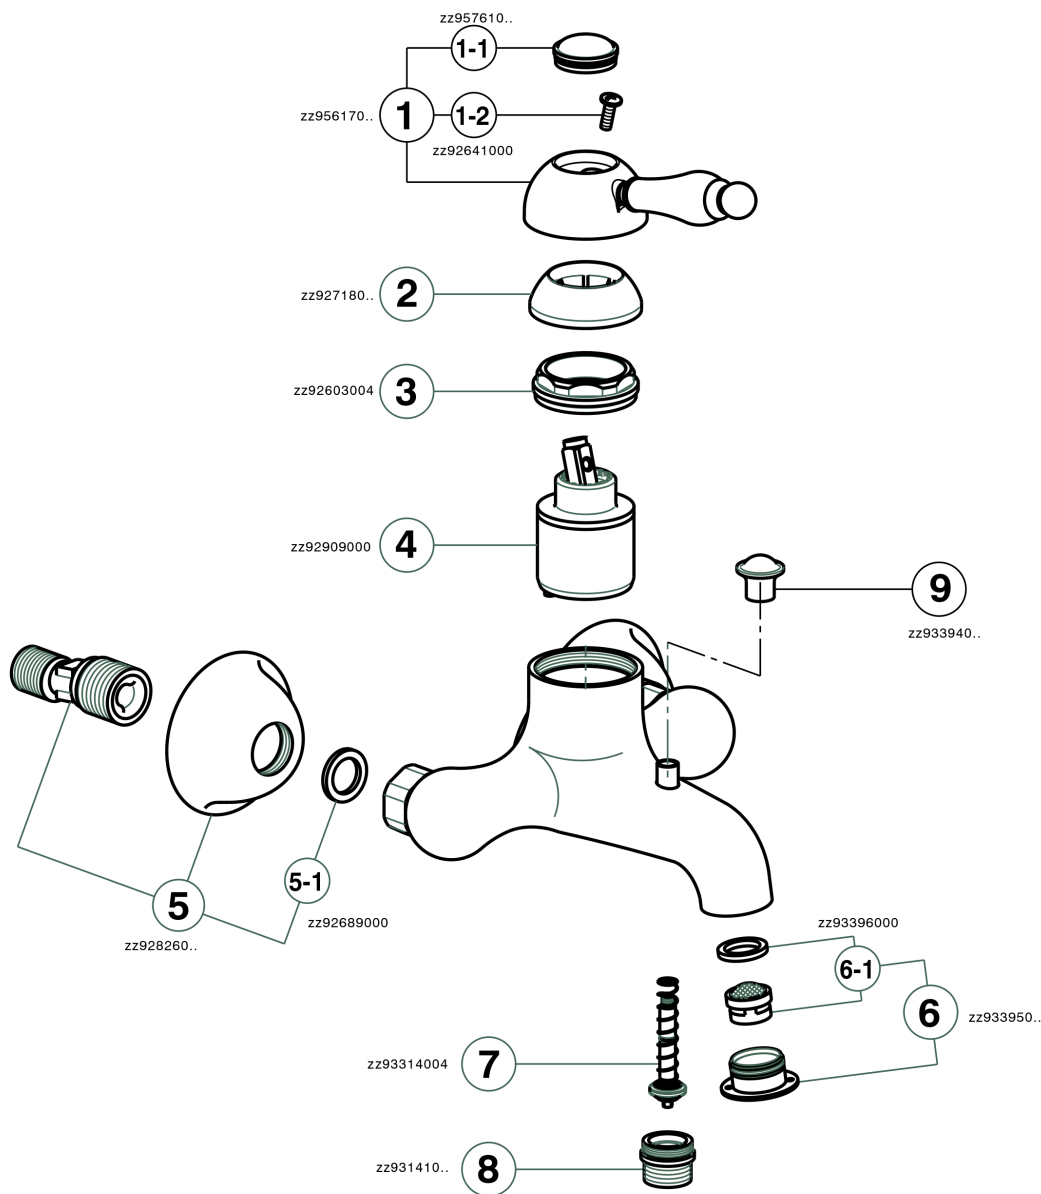

## Single lever bath mixer ARCANA EMPRESS\_EM000130

MODEL **EM000130**

Single lever bath mixer, without shower set, 1/2" M flexible connection

### CHARACTERISTICS

Cartridge Spare Parts **ZZ92909000**

**43 mm Cartridge**

## Single lever bath mixer ARCANA EMPRESS\_EM000130

EM000130

<https://en.cisal.it/single-lever-bath-mixer-arcana-empress-em000130>

2025-01-06