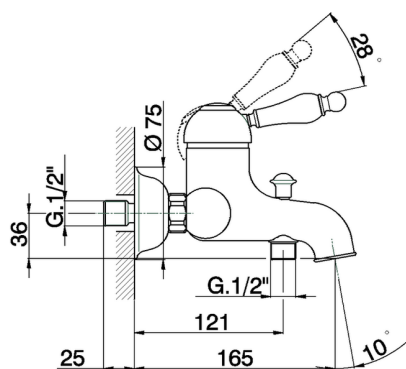

## Single lever bath mixer ARCANA EMPRESS\_EM000130

MODEL **EM000130**

Single lever bath mixer, without shower set, 1/2" M flexible connection

### CHARACTERISTICS

Cartridge Spare Parts **ZZ92909000**

**43 mm Cartridge**