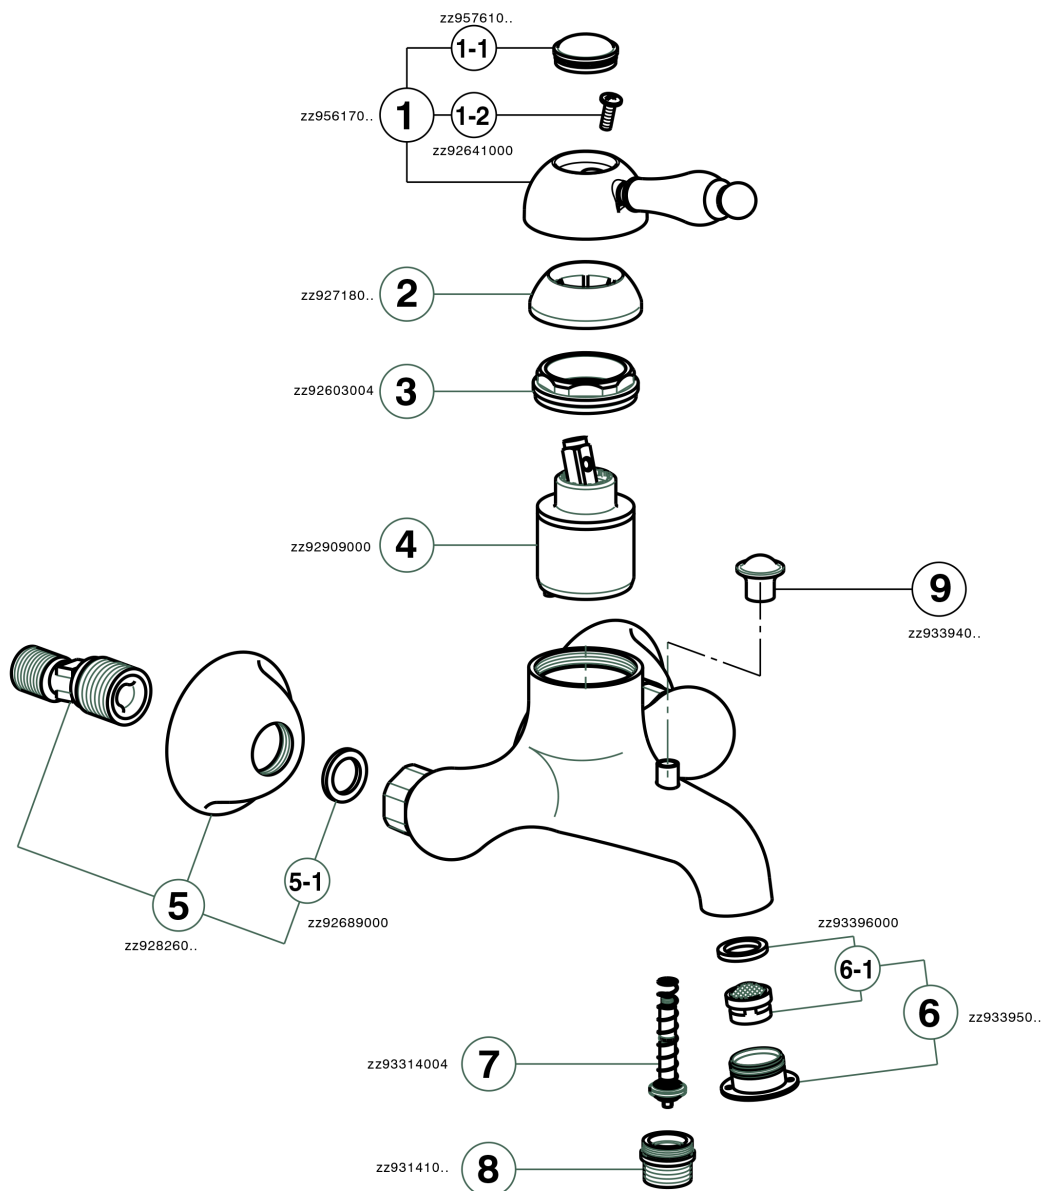

Single lever bath mixer ARCANA EMPRESS_EM000130

EM000130

<https://en.cisal.it/single-lever-bath-mixer-arcana-empress-em000130>

2025-01-06