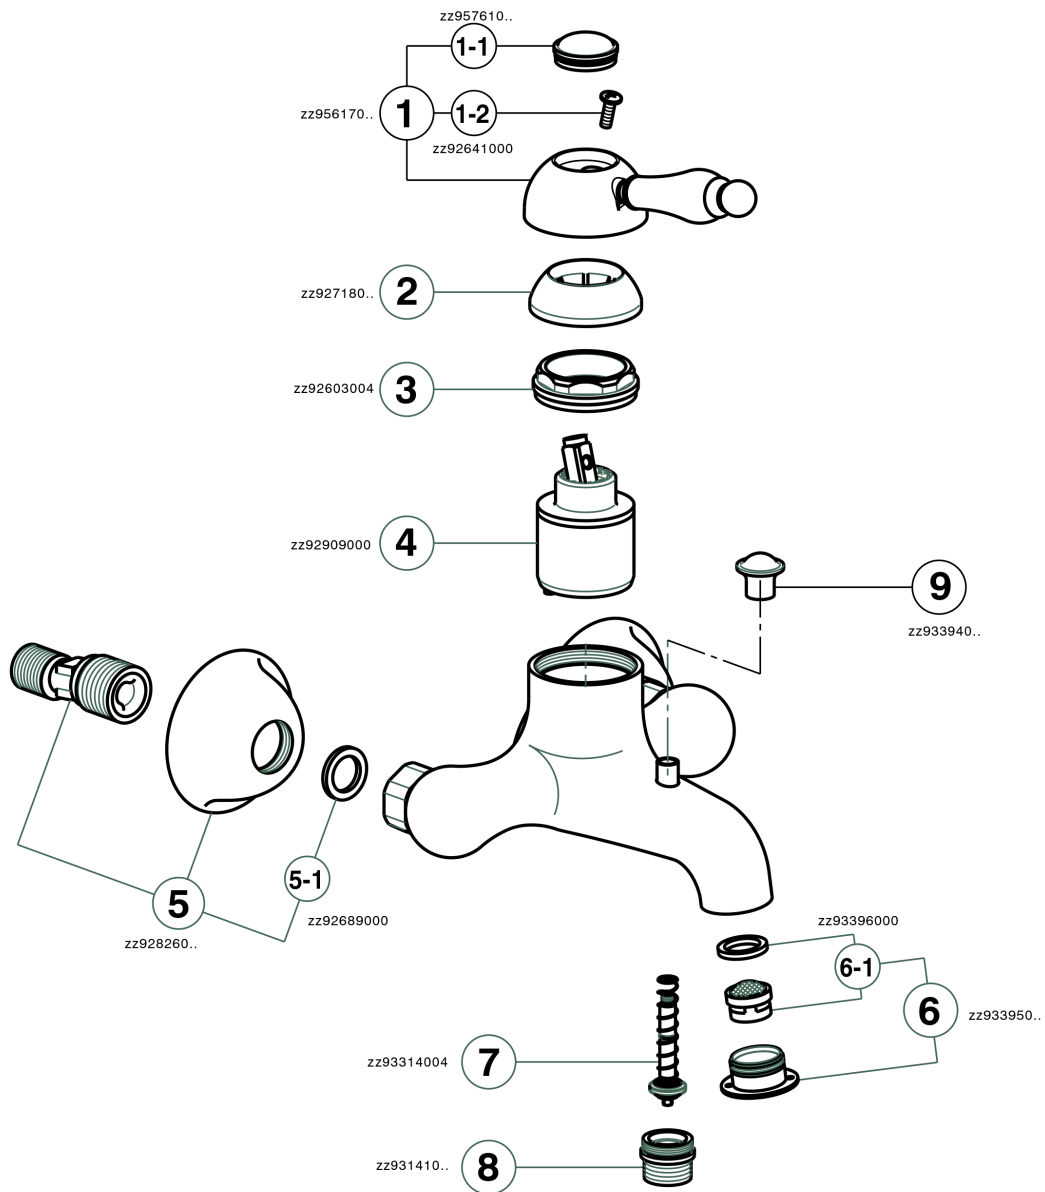

Single lever bath mixer ARCANA EMPRESS_EM000130

MODEL **EM000130**

Single lever bath mixer, without shower set, 1/2" M flexible connection

AVAILABLE FINISHINGS

- 
21 21 Chrome
- 
24 24 Gold
- 
26 26 Old Copper
- 
27 27 Old Bronze
- 
2A 2A Satin Brushed Nickel
- 
74 74 Chrome/Gold

CHARACTERISTICS

Cartridge Spare Parts **ZZ92909000**

43 mm Cartridge

Single lever bath mixer ARCANA EMPRESS_EM000130

EM000130

<https://en.cisal.it/single-lever-bath-mixer-arcana-empress-em000130>

2025-01-06