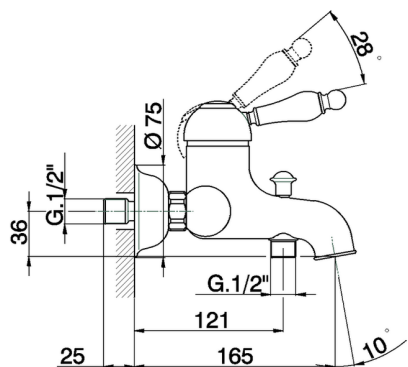

Single lever bath mixer ARCANA EMPRESS_EM000130

MODEL **EM000130**

Single lever bath mixer, without shower set, 1/2" M flexible connection

AVAILABLE FINISHINGS

- 
21 21 Chrome
- 
24 24 Gold
- 
26 26 Old Copper
- 
27 27 Old Bronze
- 
2A 2A Satin Brushed Nickel
- 
74 74 Chrome/Gold

CHARACTERISTICS

Cartridge Spare Parts **ZZ92909000**

43 mm Cartridge

Single lever bath mixer ARCANA EMPRESS_EM000130

EM000130

<https://en.cisal.it/single-lever-bath-mixer-arcana-empress-em000130>

2025-01-06