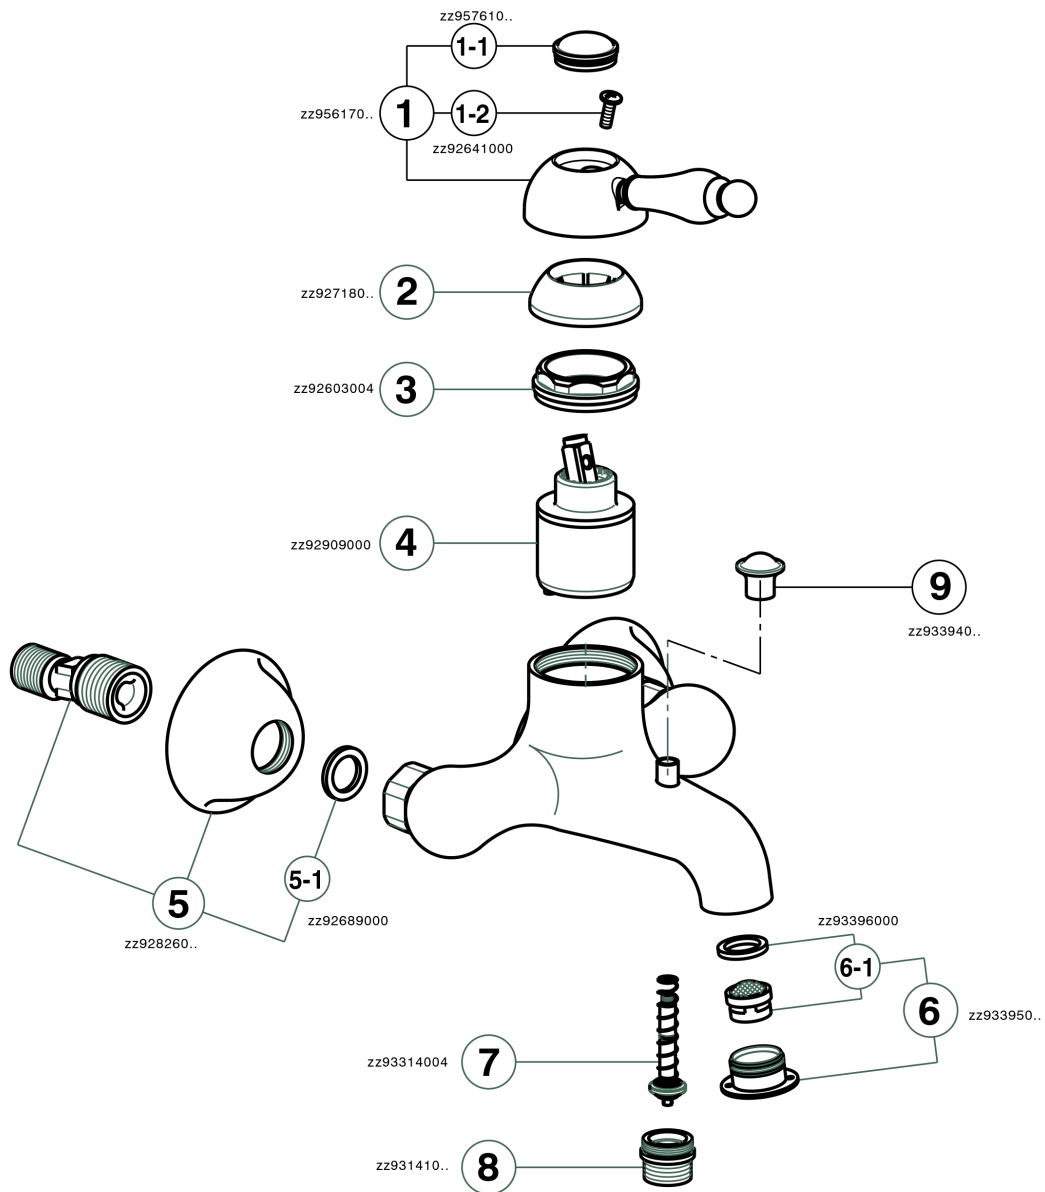

Single lever bath mixer ARCANA EMPRESS_EM000130

EM000130

<https://en.cisal.it/single-lever-bath-mixer-arcana-empress-em000130>

2025-01-06