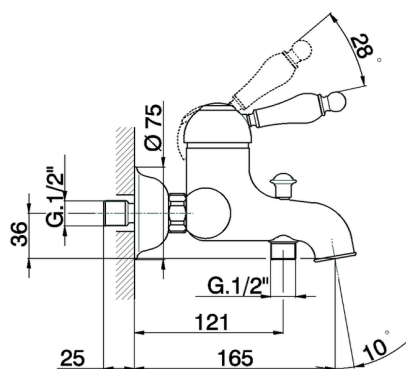

Single lever bath mixer ARCANA EMPRESS_EM000130

MODEL **EM000130**

Single lever bath mixer, without shower set, 1/2" M flexible connection

AVAILABLE FINISHINGS

- 
21 21 Chrome
- 
24 24 Gold
- 
26 26 Old Copper
- 
27 27 Old Bronze
- 
2A 2A Satin Brushed Nickel
- 
74 74 Chrome/Gold

CHARACTERISTICS

Cartridge Spare Parts **ZZ92909000**

43 mm Cartridge

Single lever bath mixer ARCANA EMPRESS_EM000130

EM000130

<https://en.cisal.it/single-lever-bath-mixer-arcana-empress-em000130>

2025-01-06