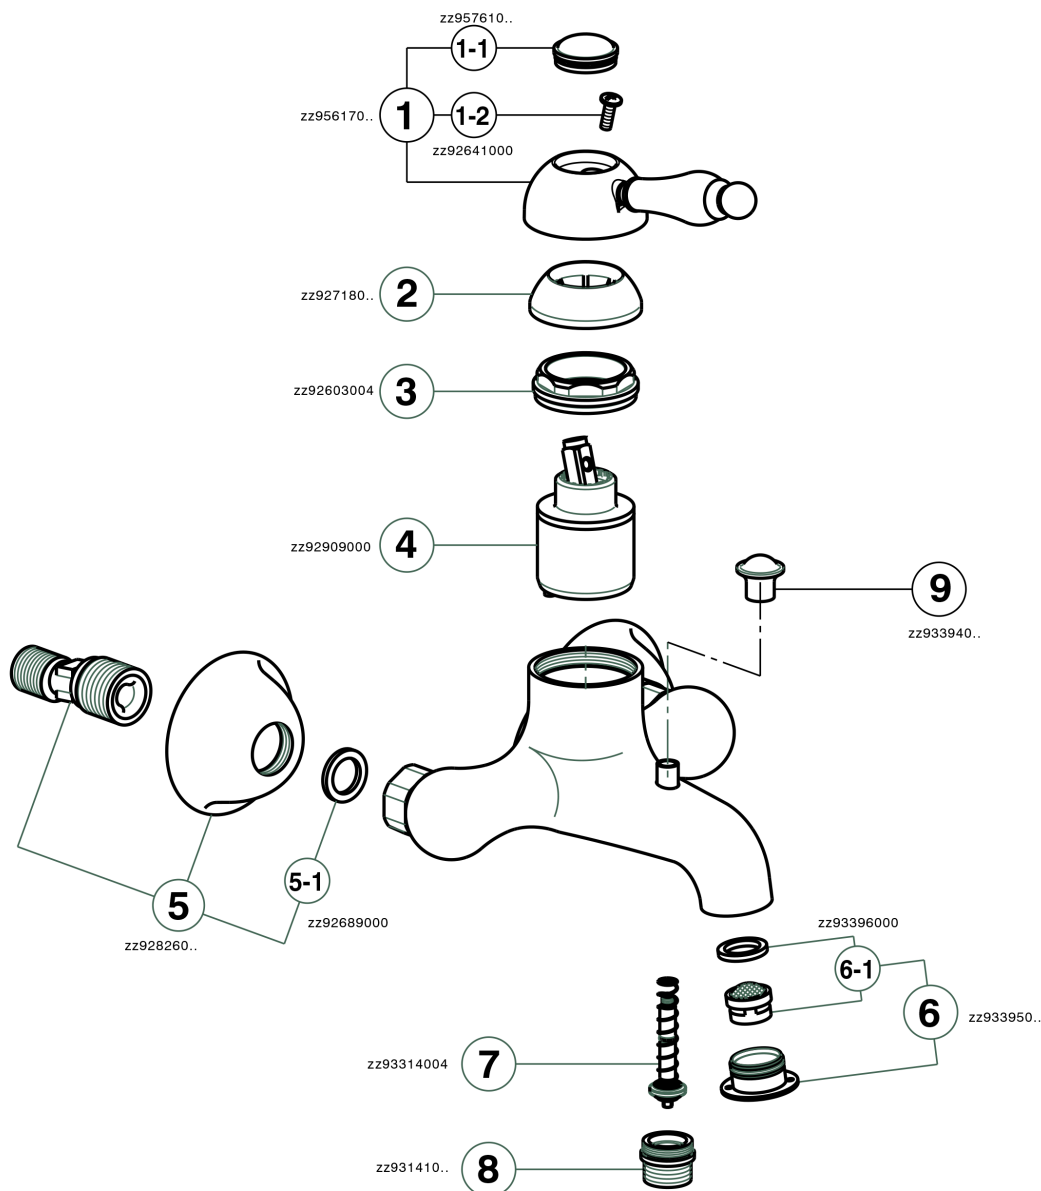

Single lever bath mixer ARCANA EMPRESS_EM000130

MODEL **EM000130**

Single lever bath mixer, without shower set, 1/2" M flexible connection

AVAILABLE FINISHINGS

- 
21 21 Chrome
- 
24 24 Gold
- 
26 26 Old Copper
- 
27 27 Old Bronze
- 
2A 2A Satin Brushed Nickel
- 
74 74 Chrome/Gold

CHARACTERISTICS

Cartridge Spare Parts **ZZ92909000**

43 mm Cartridge

Single lever bath mixer ARCANA EMPRESS_EM000130

EM000130

<https://en.cisal.it/single-lever-bath-mixer-arcana-empress-em000130>

2025-01-06