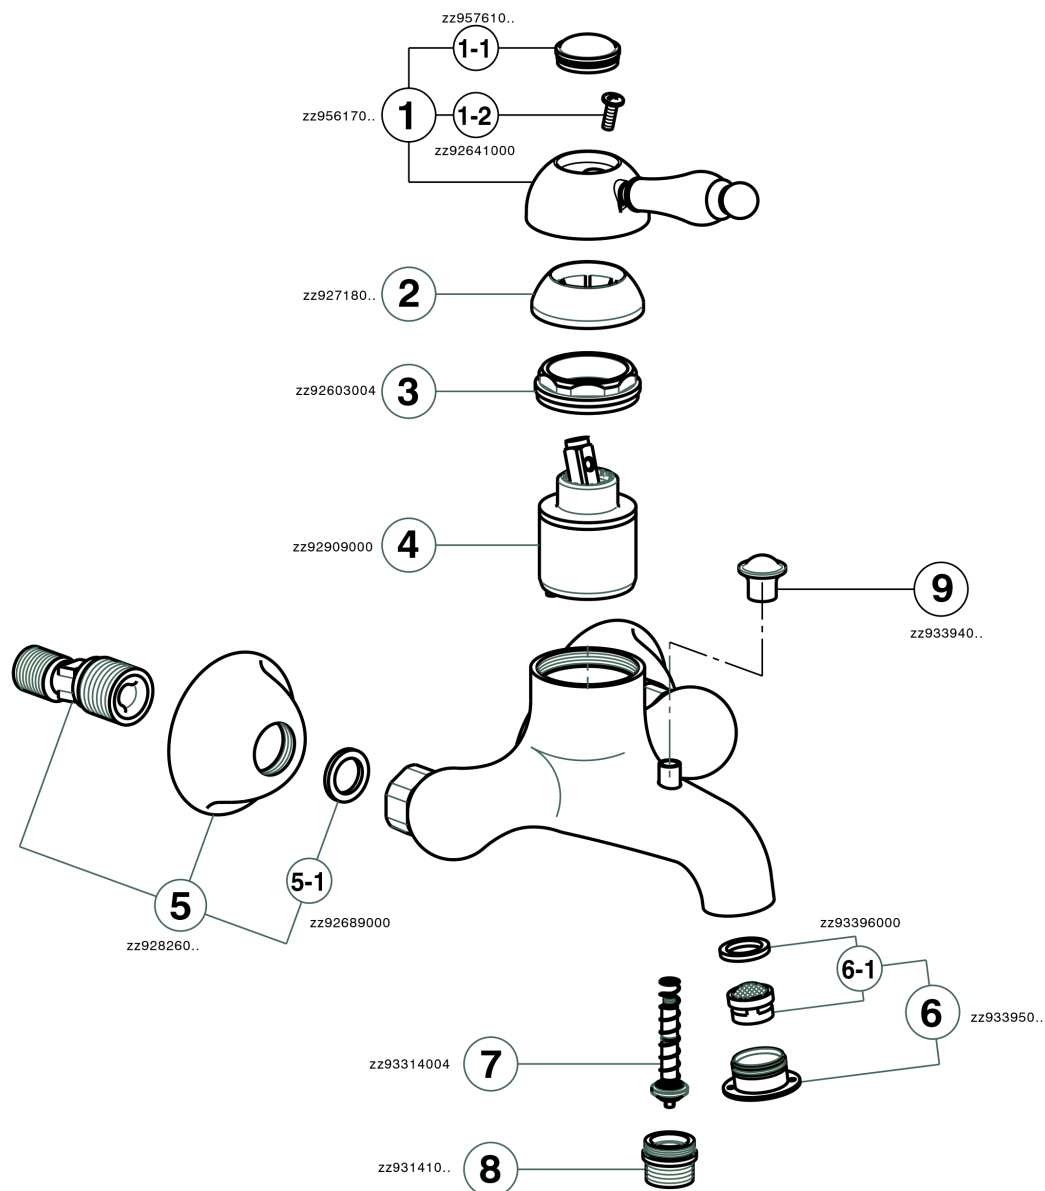

## Single lever bath mixer ARCANA EMPRESS\_EM000130

EM000130

<https://en.cisal.it/single-lever-bath-mixer-arcana-empress-em000130>

2025-01-06