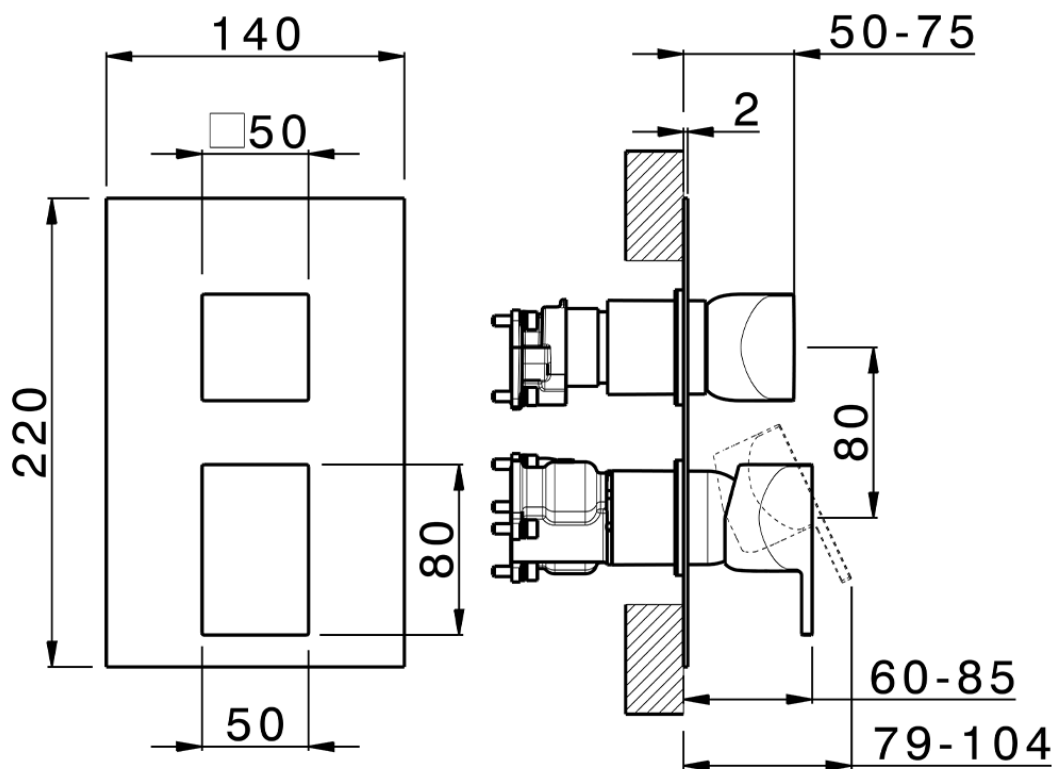

Exposed part for Single Lever One Box Valve HI-RISE_RI0BM030

RI0BM030

<https://en.cisal.it/exposed-part-for-single-lever-one-box-valve-hi-rise-ri0bm030>

ZA00B031

<https://en.cisal.it/one-box-universal-concealed-part-one-box-za00b031>