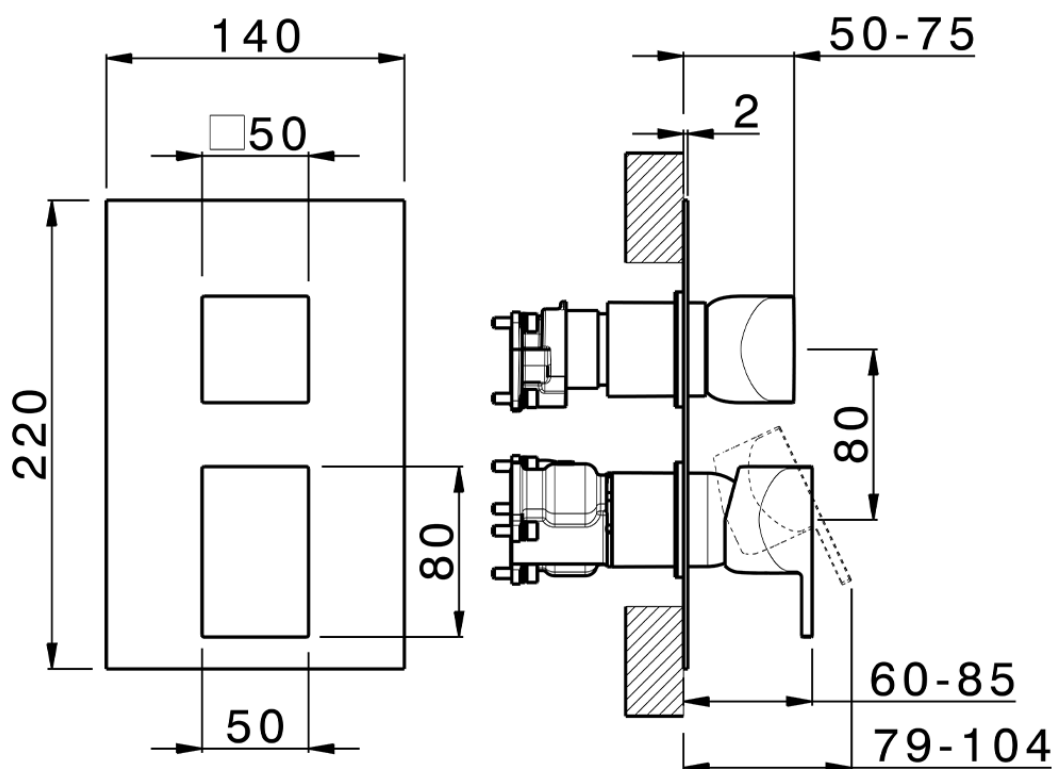

Exposed part for Single Lever One Box Valve HI-RISE_RI0BM030

RI0BM030

<https://en.cisal.it/exposed-part-for-single-lever-one-box-valve-hi-rise-ri0bm030>

ZA00B031

<https://en.cisal.it/one-box-universal-concealed-part-one-box-za00b031>