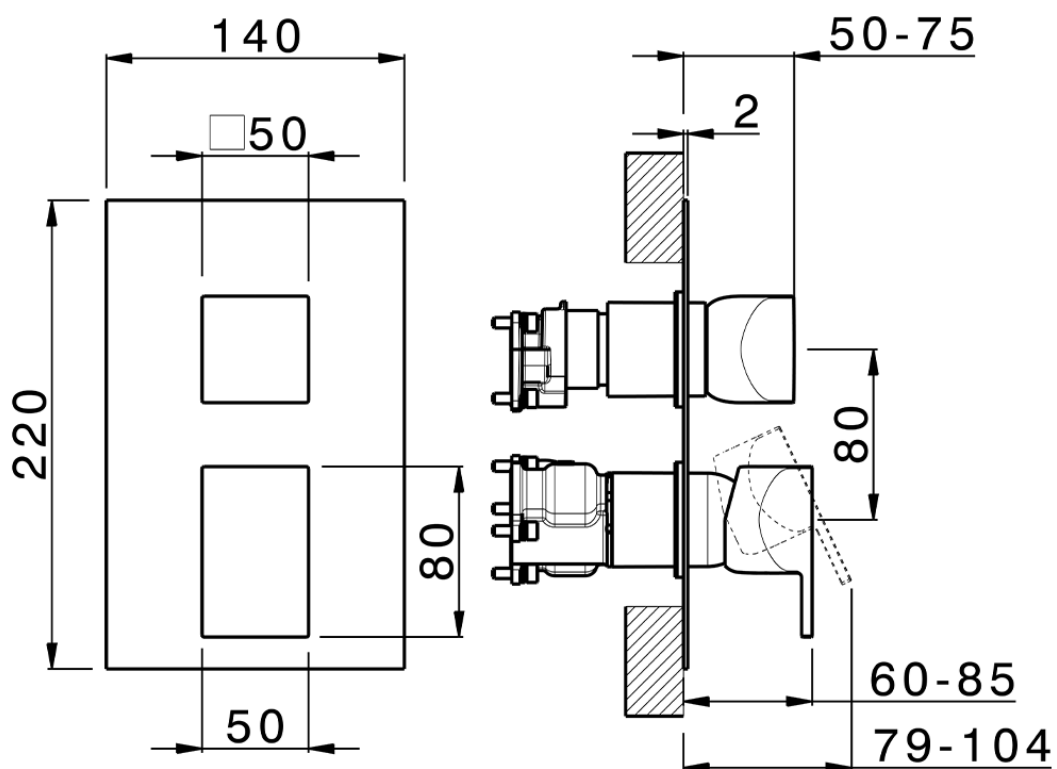

Exposed part for Single Lever One Box Valve HI-RISE_RI0BM030

RI0BM030

<https://en.cisal.it/exposed-part-for-single-lever-one-box-valve-hi-rise-ri0bm030>

ZA00B031

<https://en.cisal.it/one-box-universal-concealed-part-one-box-za00b031>