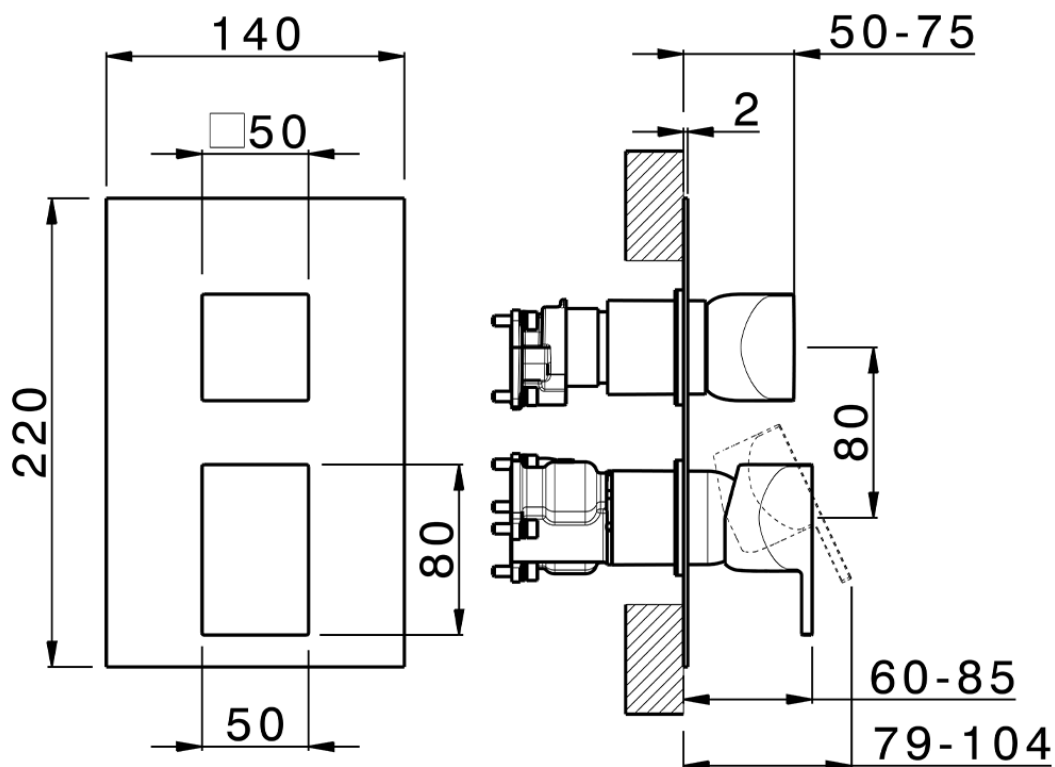

Exposed part for Single Lever One Box Valve HI-RISE_RI0BM030

RI0BM030

<https://en.cisal.it/exposed-part-for-single-lever-one-box-valve-hi-rise-ri0bm030>

ZA00B031

<https://en.cisal.it/one-box-universal-concealed-part-one-box-za00b031>