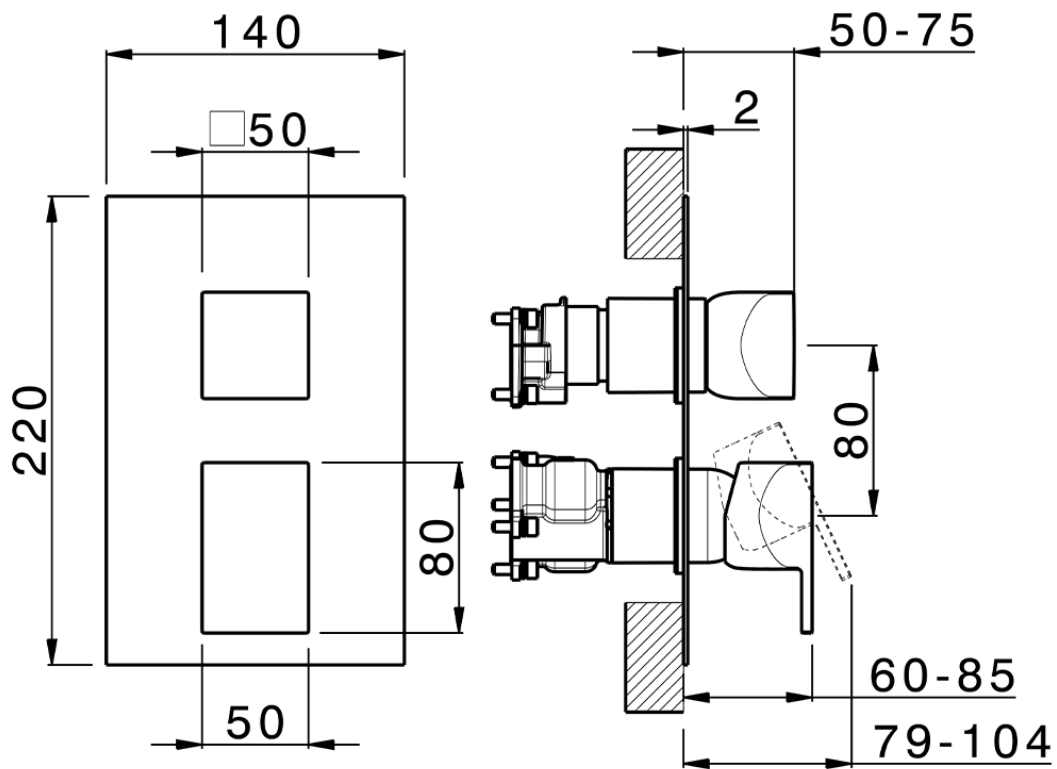

Exposed part for Single Lever One Box Valve HI-RISE_RI0BM030

RI0BM030

<https://en.cisal.it/exposed-part-for-single-lever-one-box-valve-hi-rise-ri0bm030>

ZA00B031

<https://en.cisal.it/one-box-universal-concealed-part-one-box-za00b031>