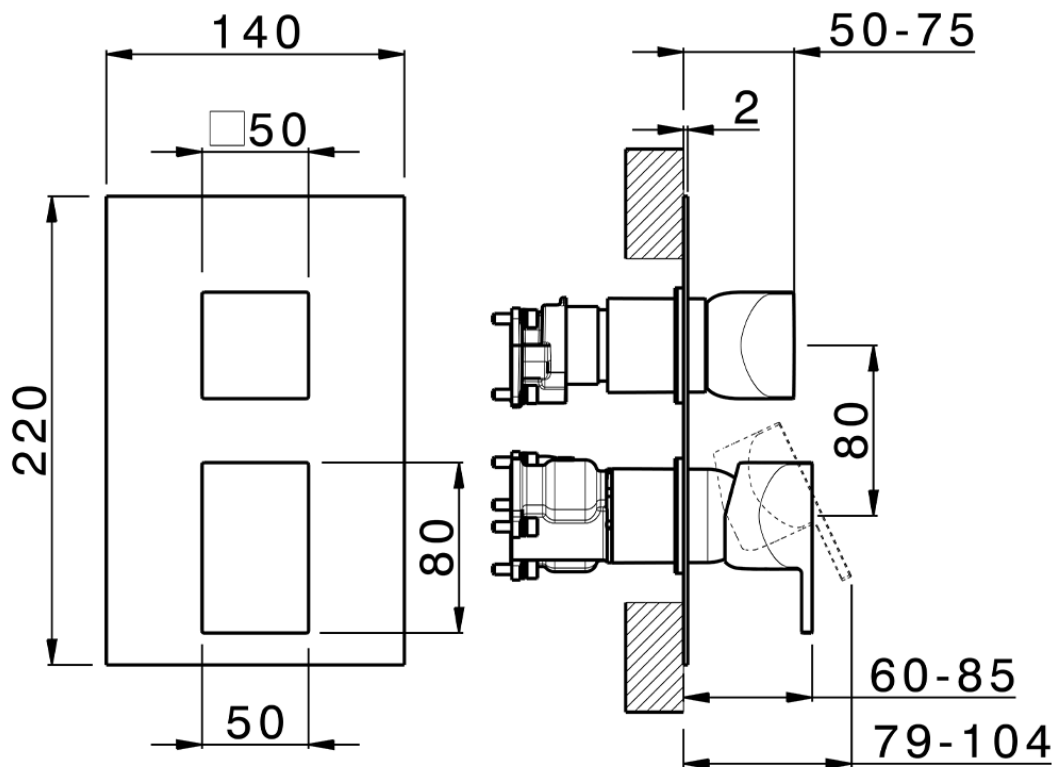

Exposed part for Single Lever One Box Valve HI-RISE_RI0BM030

RI0BM030

<https://en.cisal.it/exposed-part-for-single-lever-one-box-valve-hi-rise-ri0bm030>

ZA00B031

<https://en.cisal.it/one-box-universal-concealed-part-one-box-za00b031>