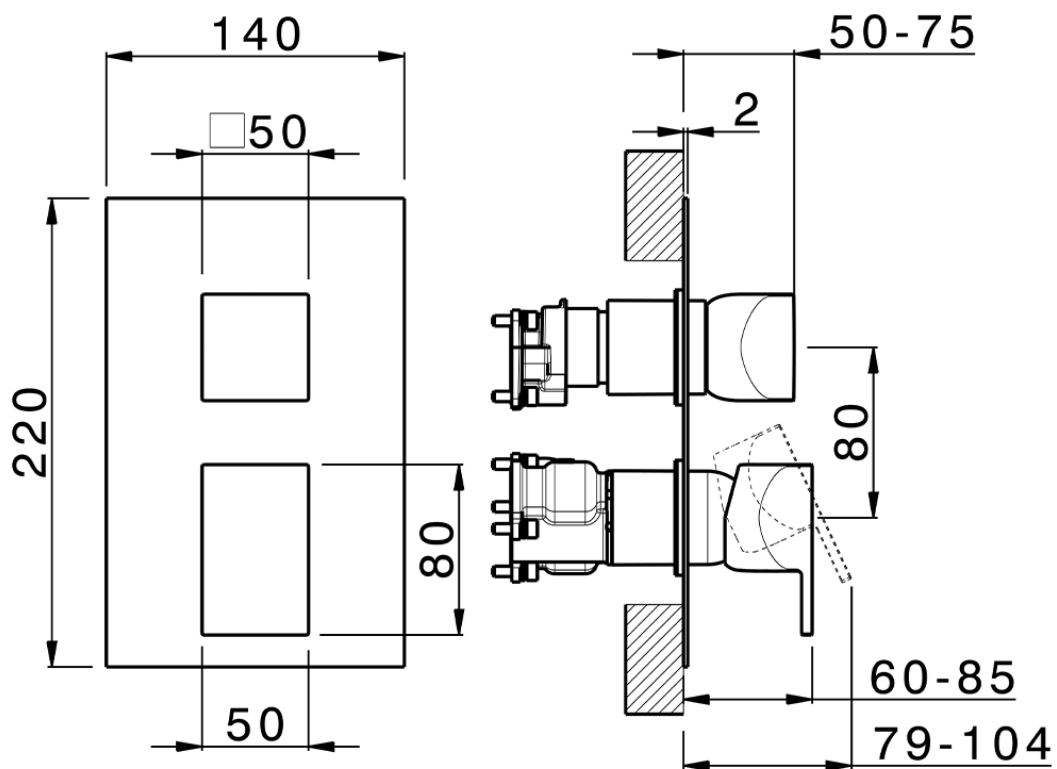

Exposed part for Single Lever One Box Valve HI-RISE_RI0BM030

RI0BM030

<https://en.cisal.it/exposed-part-for-single-lever-one-box-valve-hi-rise-ri0bm030>

ZA00B031

<https://en.cisal.it/one-box-universal-concealed-part-one-box-za00b031>