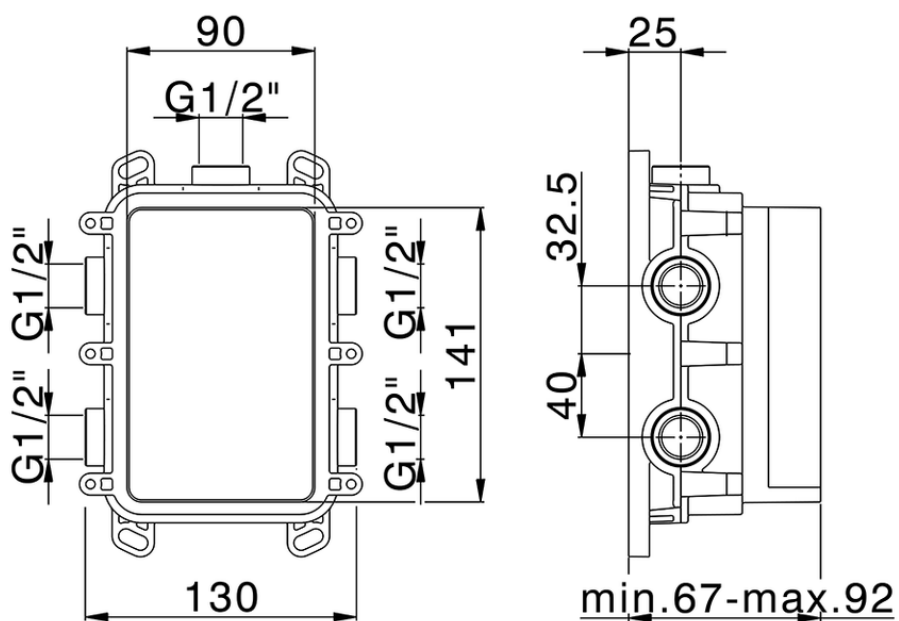

**Exposed part for Single Lever One Box Valve HI-RISE\_RI0BM030**

RI0BM030

<https://en.cisal.it/exposed-part-for-single-lever-one-box-valve-hi-rise-ri0bm030>

ZA00B031

<https://en.cisal.it/one-box-universal-concealed-part-one-box-za00b031>