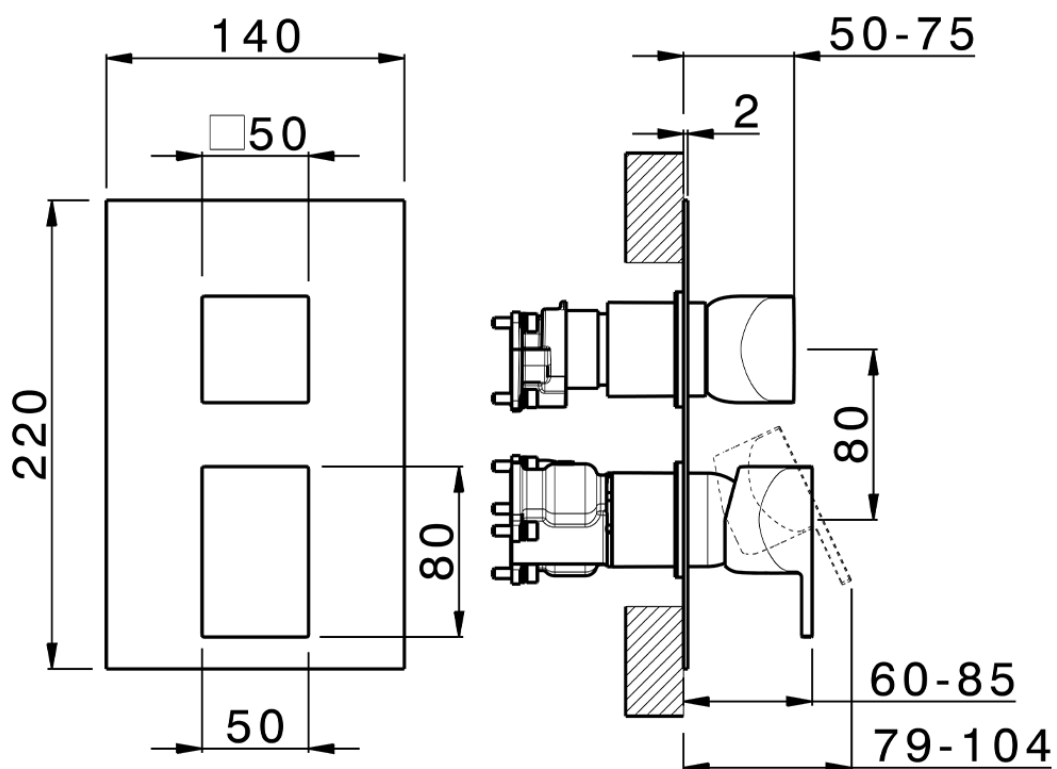

**Exposed part for Single Lever One Box Valve HI-RISE\_RI0BM030**

RI0BM030

<https://en.cisal.it/exposed-part-for-single-lever-one-box-valve-hi-rise-ri0bm030>

ZA00B031

<https://en.cisal.it/one-box-universal-concealed-part-one-box-za00b031>