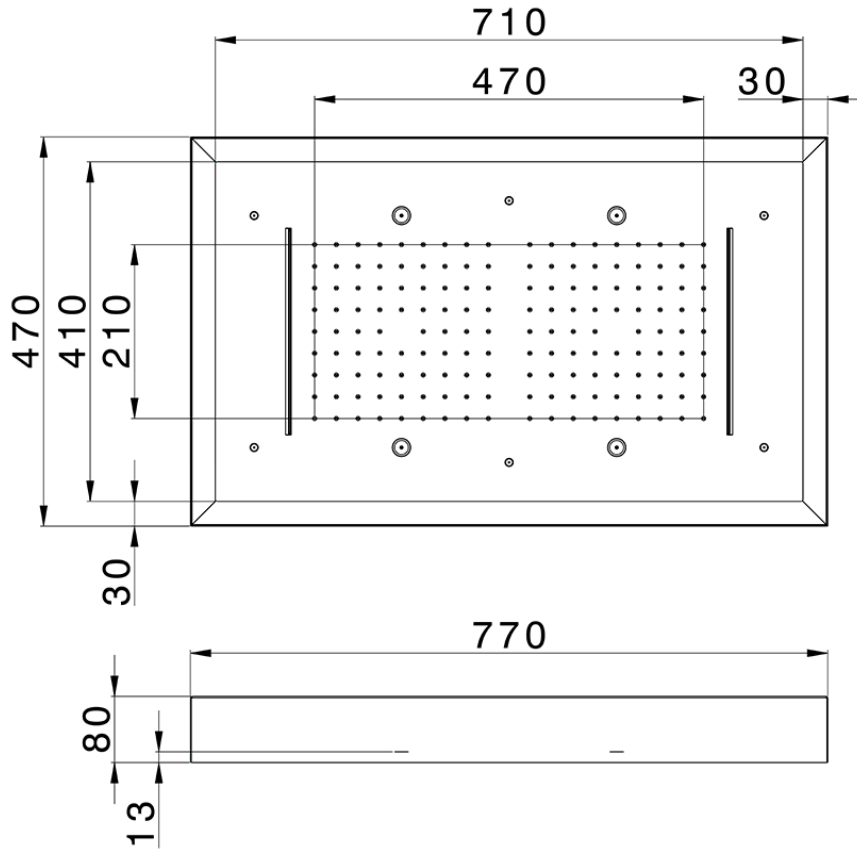

## 770x470 mm Chromotherapy Ceiling showerhead WELLNESS\_ZS0C0185

ZS0C0185

<https://en.cisal.it/770x470-mm-chromotherapy-ceiling-showerhead-wellness-zs0c0185>

2026-02-03