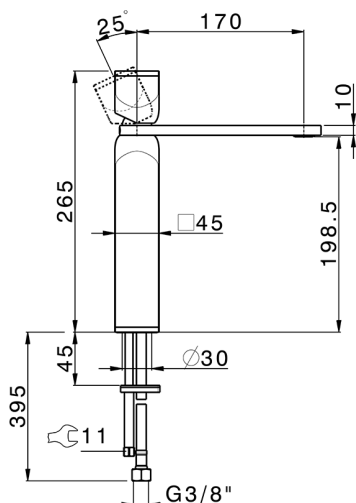

Single lever tall washbasin mixer HI-RISE_RM003544

MODEL **RM003544**

Single lever tall washbasin mixer, without automatic pop up waste, G.3/8" Stainless Steel Flexible, body and handle in marble

AVAILABLE FINISHINGS

CHARACTERISTICS

Cartridge Spare Parts **ZZ96550000**

25 mm Cartridge

2026-06-13