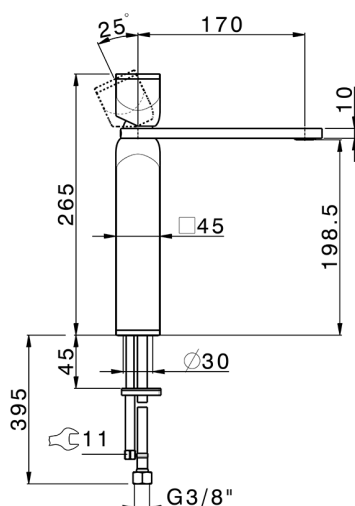

Single lever tall washbasin mixer HI-RISE_RM003544

MODEL **RM003544**

Single lever tall washbasin mixer, without automatic pop up waste, G.3/8" Stainless Steel Flexible, body and handle in marble

AVAILABLE FINISHINGS

CHARACTERISTICS

Cartridge Spare Parts **ZZ96550000**

25 mm Cartridge

2026-04-06