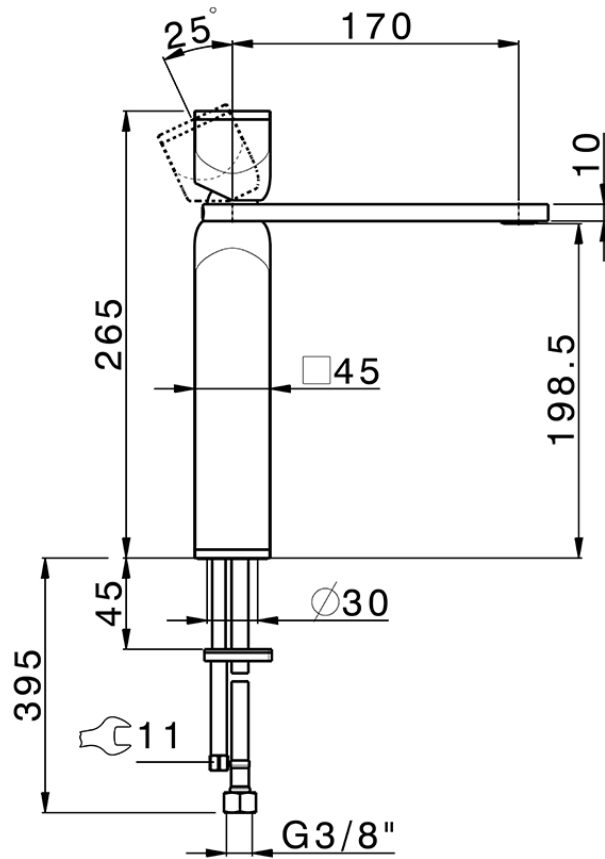

## Single lever tall washbasin mixer HI-RISE\_RM003544

RM003544

<https://en.cisal.it/single-lever-tall-washbasin-mixer-hi-rise-rm003544>

2026-04-06