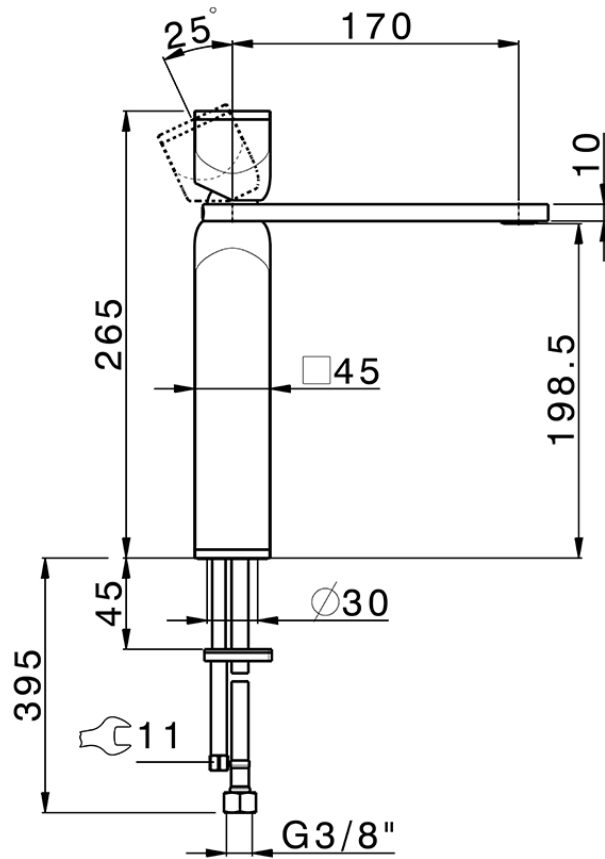

## Single lever tall washbasin mixer HI-RISE\_RM003544

RM003544

<https://en.cisal.it/single-lever-tall-washbasin-mixer-hi-rise-rm003544>

2026-04-26