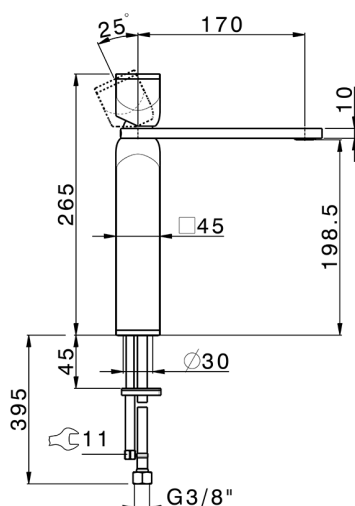

## Single lever tall washbasin mixer HI-RISE\_RM003544

MODEL **RM003544**

Single lever tall washbasin mixer, without automatic pop up waste, G.3/8" Stainless Steel Flexible, body and handle in marble

### CHARACTERISTICS

Cartridge Spare Parts **ZZ96550000**

**25 mm Cartridge**

2026-04-27