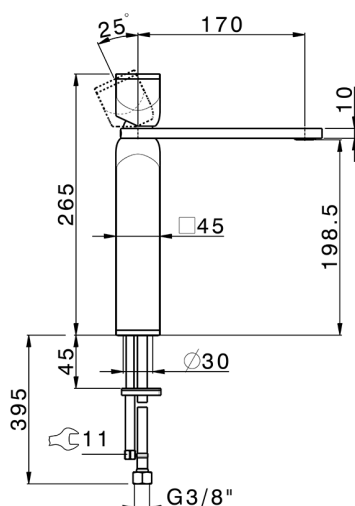

## Single lever tall washbasin mixer HI-RISE\_RM003544

MODEL **RM003544**

Single lever tall washbasin mixer, without automatic pop up waste, G.3/8" Stainless Steel Flexible, body and handle in marble

### CHARACTERISTICS

Cartridge Spare Parts **ZZ96550000**

**25 mm Cartridge**

2026-04-06