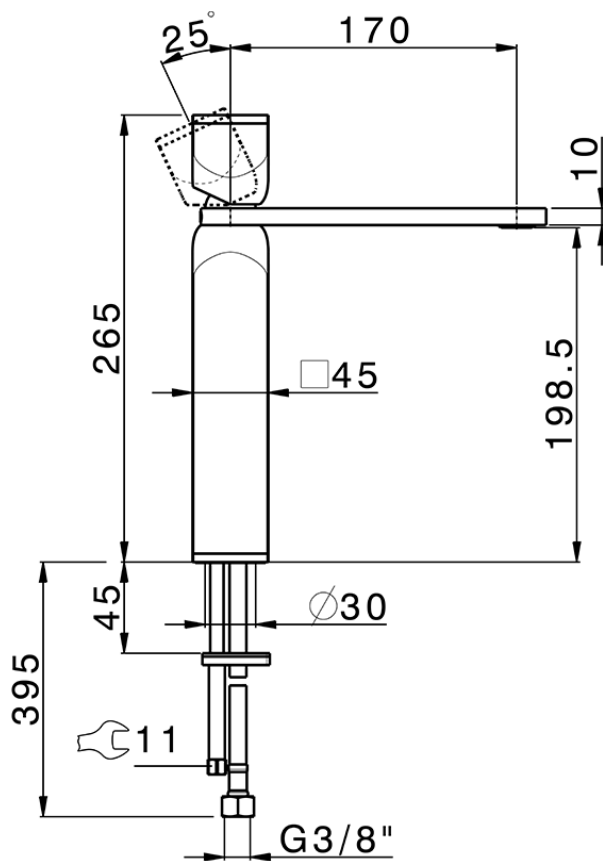

## Single lever tall washbasin mixer HI-RISE\_RM003544

RM003544

<https://en.cisal.it/single-lever-tall-washbasin-mixer-hi-rise-rm003544>

2026-06-14