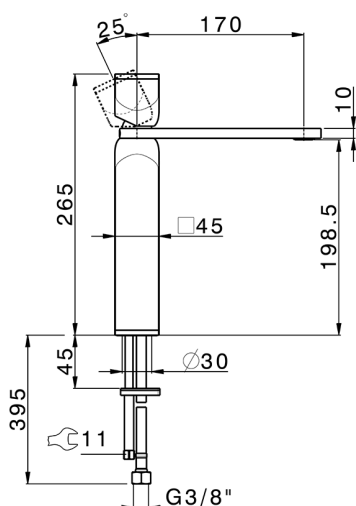

Single lever tall washbasin mixer HI-RISE_RM003544

MODEL **RM003544**

Single lever tall washbasin mixer, without automatic pop up waste, G.3/8" Stainless Steel Flexible, body and handle in marble

AVAILABLE FINISHINGS

CHARACTERISTICS

Cartridge Spare Parts **ZZ96550000**

25 mm Cartridge

2026-04-26