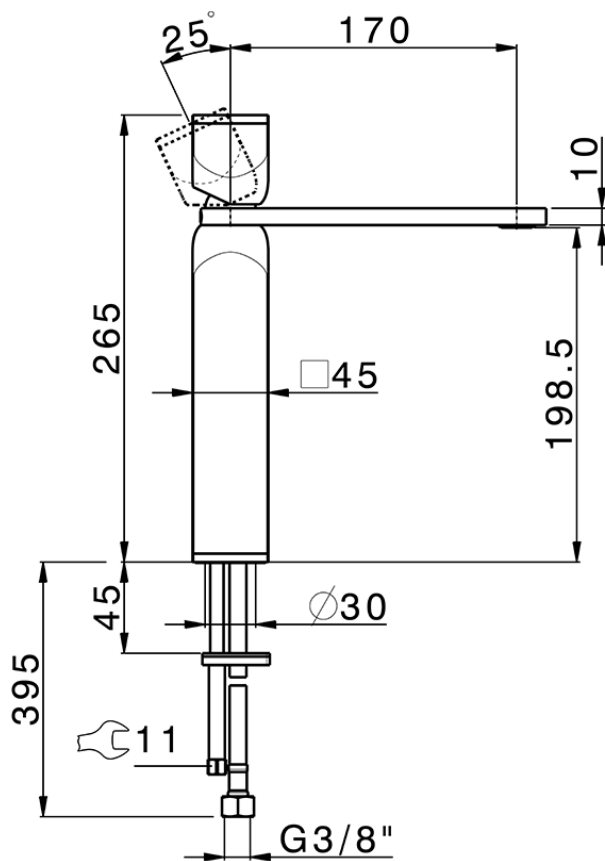

Single lever tall washbasin mixer HI-RISE\_RM003544

RM003544

<https://en.cisal.it/single-lever-tall-washbasin-mixer-hi-rise-rm003544>

2026-04-08