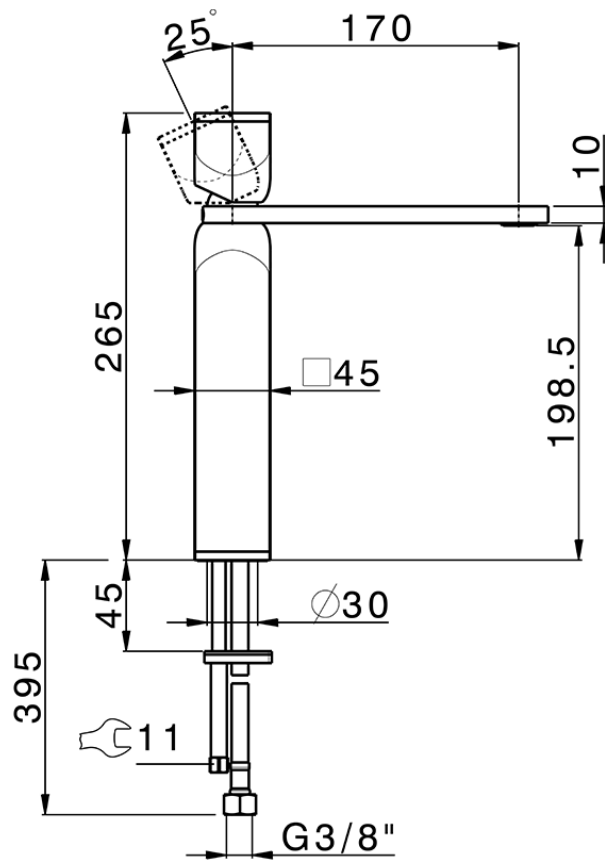

Single lever tall washbasin mixer HI-RISE_RM003544

RM003544

<https://en.cisal.it/single-lever-tall-washbasin-mixer-hi-rise-rm003544>

2026-05-17