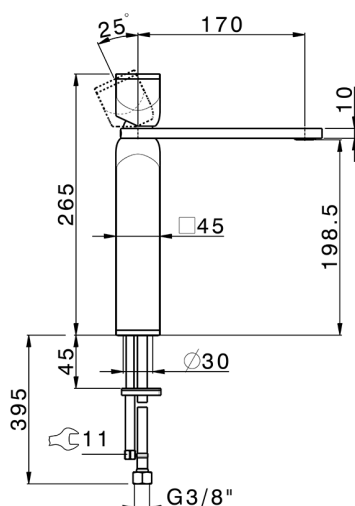

Single lever tall washbasin mixer HI-RISE_RM003544

MODEL **RM003544**

Single lever tall washbasin mixer, without automatic pop up waste, G.3/8" Stainless Steel Flexible, body and handle in marble

AVAILABLE FINISHINGS

CHARACTERISTICS

Cartridge Spare Parts **ZZ96550000**

25 mm Cartridge

2026-05-17