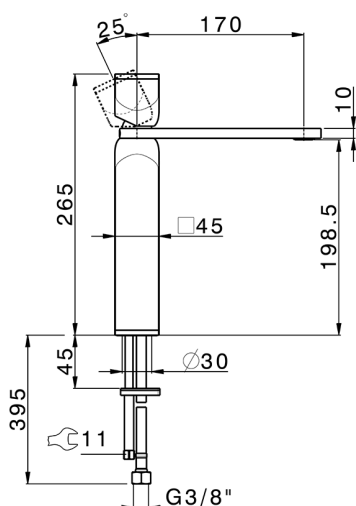

## Single lever tall washbasin mixer HI-RISE\_RM003544

MODEL **RM003544**

Single lever tall washbasin mixer, without automatic pop up waste, G.3/8" Stainless Steel Flexible, body and handle in marble

### CHARACTERISTICS

Cartridge Spare Parts **ZZ96550000**

**25 mm Cartridge**

2026-04-27