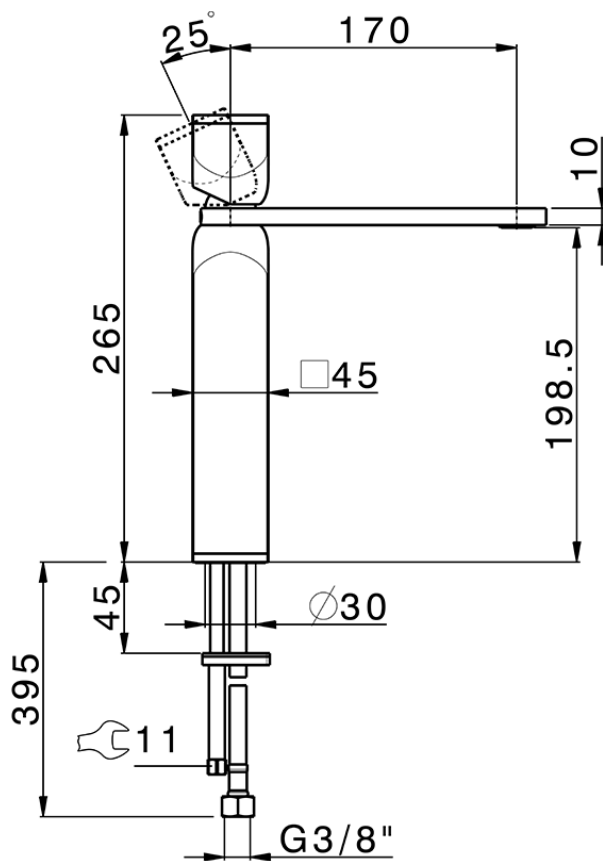

Single lever tall washbasin mixer HI-RISE_RM003544

RM003544

<https://en.cisal.it/single-lever-tall-washbasin-mixer-hi-rise-rm003544>

2026-04-27