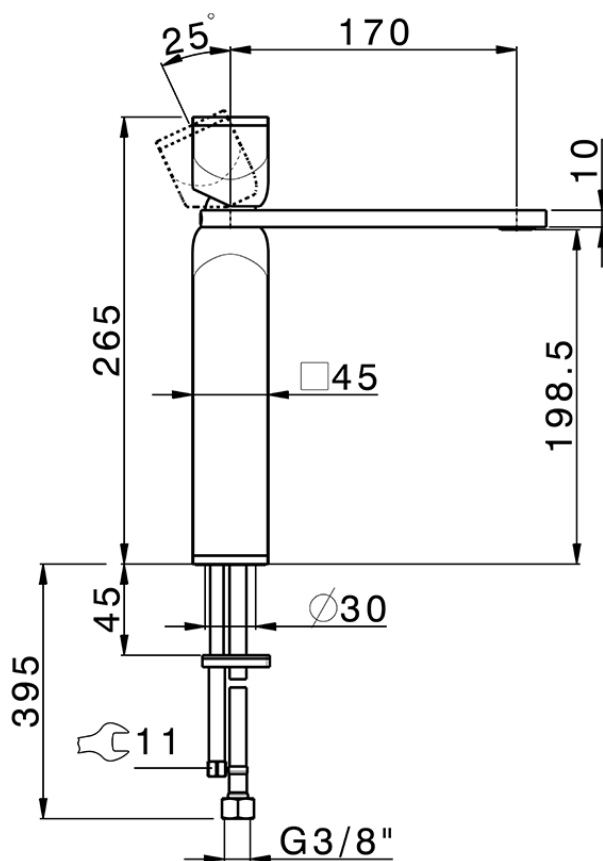

## Single lever tall washbasin mixer HI-RISE\_RM003544

RM003544

<https://en.cisal.it/single-lever-tall-washbasin-mixer-hi-rise-rm003544>

2026-06-14