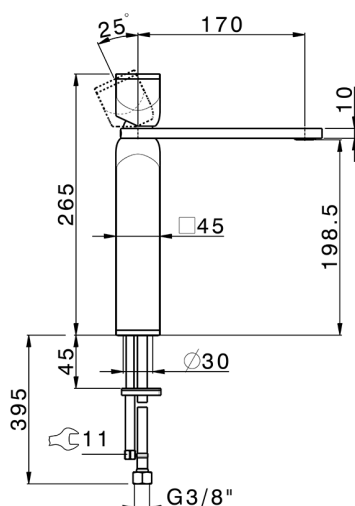

Single lever tall washbasin mixer HI-RISE_RM003544

MODEL **RM003544**

Single lever tall washbasin mixer, without automatic pop up waste, G.3/8" Stainless Steel Flexible, body and handle in marble

AVAILABLE FINISHINGS

CHARACTERISTICS

Cartridge Spare Parts **ZZ96550000**

25 mm Cartridge

2026-04-26