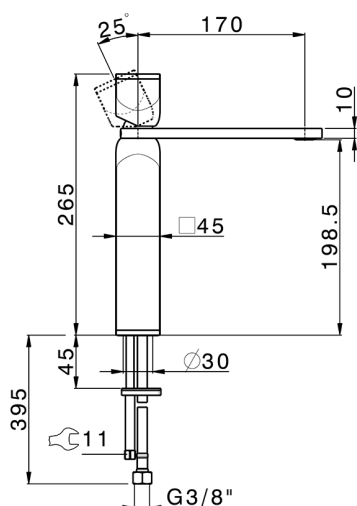

## Single lever tall washbasin mixer HI-RISE\_RM003544

MODEL **RM003544**

Single lever tall washbasin mixer, without automatic pop up waste, G.3/8" Stainless Steel Flexible, body and handle in marble

### CHARACTERISTICS

Cartridge Spare Parts **ZZ96550000**

**25 mm Cartridge**

2026-06-14