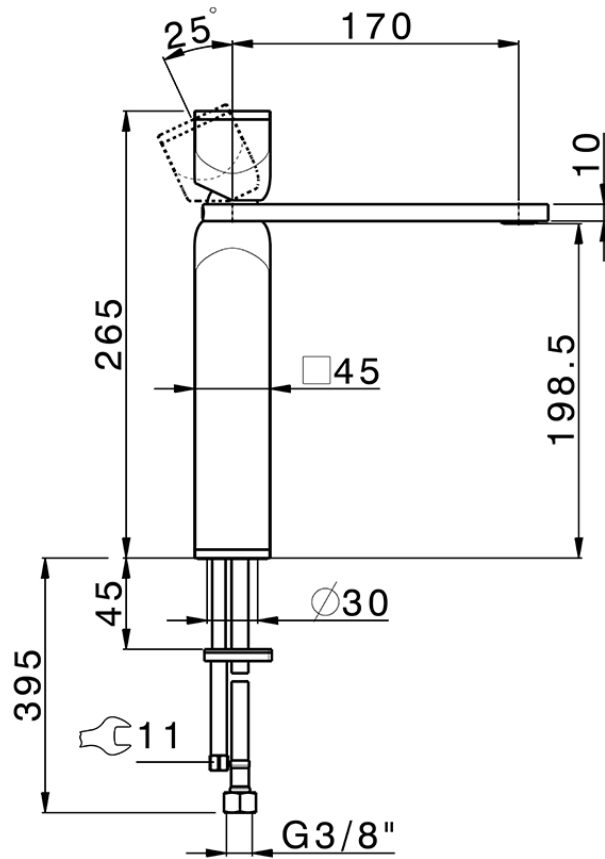

Single lever tall washbasin mixer HI-RISE_RM003544

RM003544

<https://en.cisal.it/single-lever-tall-washbasin-mixer-hi-rise-rm003544>

2026-06-13