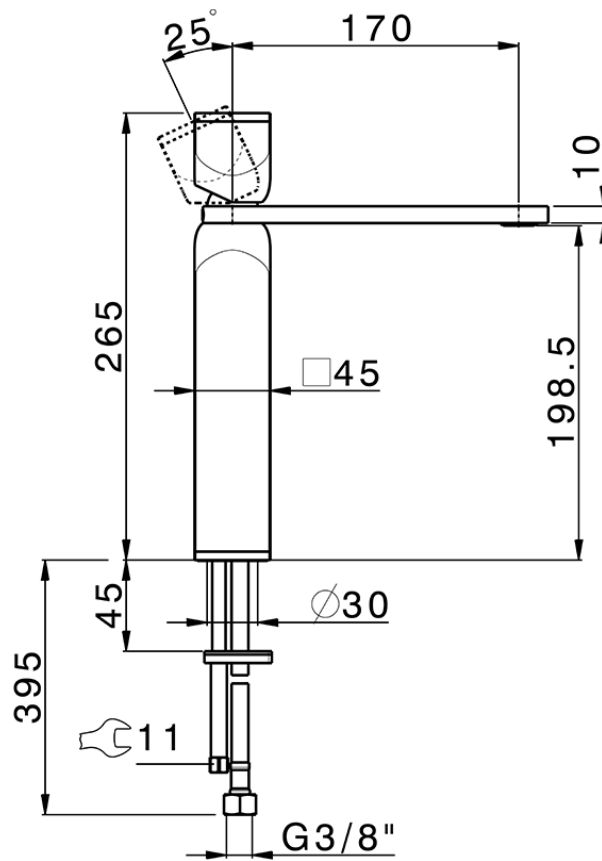

Single lever tall washbasin mixer HI-RISE_RM003544

RM003544

<https://en.cisal.it/single-lever-tall-washbasin-mixer-hi-rise-rm003544>

2026-04-06