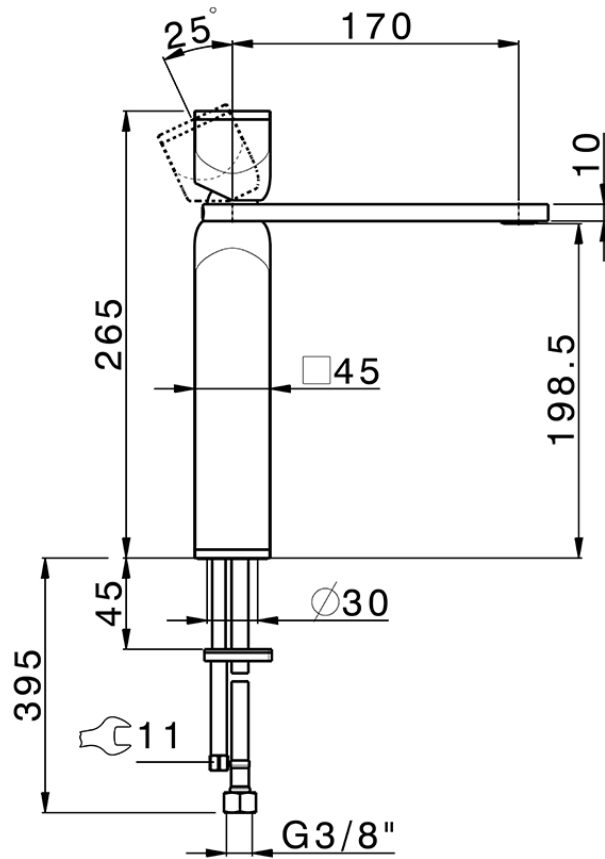

## Single lever tall washbasin mixer HI-RISE\_RM003544

RM003544

<https://en.cisal.it/single-lever-tall-washbasin-mixer-hi-rise-rm003544>

2026-05-17