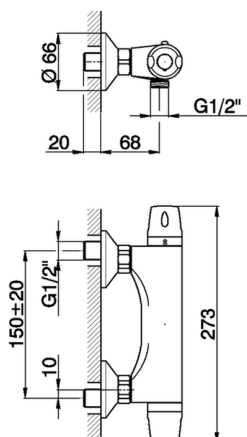

Thermostatic shower mixer FLASH_FLT03010

MODEL **FLT03010**

Thermostatic shower mixer, without shower set, 1/2" M flexible connection

AVAILABLE FINISHINGS

CHARACTERISTICS

Cartridge Spare Parts **22.03A.AR - ZZ97080004**

Argo 1 (short filter) Thermostatic Valve

EcoStop

EcoStop feature limits water flow to approximately 50% of maximum output with one point of resistance on setting. Push slightly past the middle stop only when full water output is required. This will save water up to 50%.