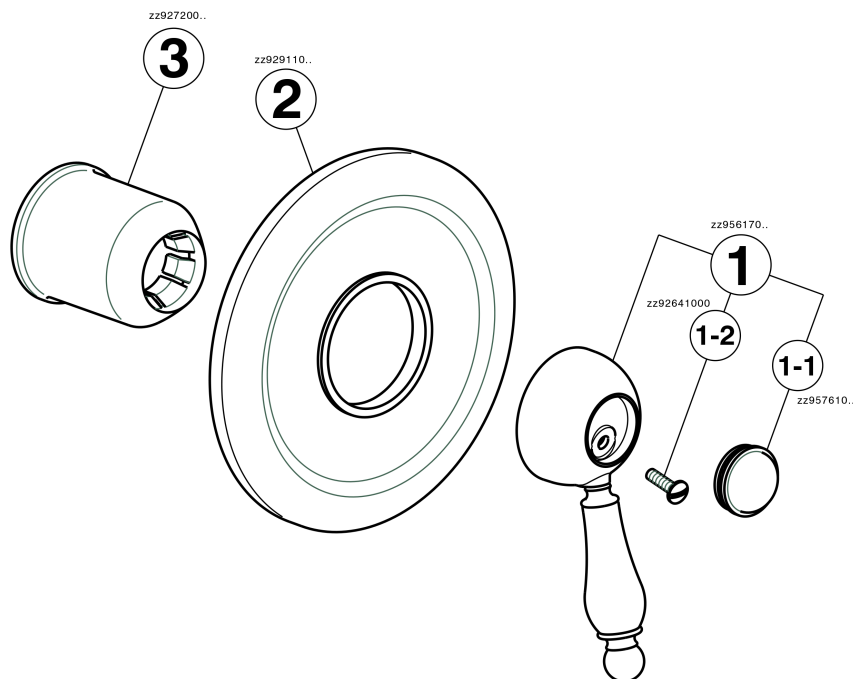

## Exposed part for concealed S.L. shower valve ARCANA EMPRESS\_EM003000

MODEL **EM003000**

Exposed part for concealed S.L. shower valve, without concealed part, for item ZA002300

## Exposed part for concealed S.L. shower valve ARCANA EMPRESS\_EM003000

EM003000

<https://en.cisal.it/exposed-part-for-concealed-s-l-shower-valve-arcana-empress-em003000>

## Concealed single lever shower mixer CONCEALED\_ZA002300

MODEL **ZA002300**

Concealed single lever shower mixer, 1/2" concealed shower, without trim kit

AVAILABLE FINISHINGS

CHARACTERISTICS

Concealed **1**  
 Cartridge Spare Parts **ZZ92909000**  
**43 mm Cartridge**