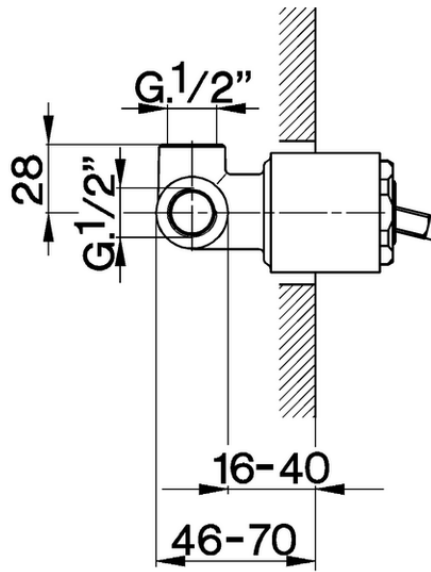

Exposed part for concealed S.L. shower valve ARCANA EMPRESS_EM003000

EM003000

<https://en.cisal.it/exposed-part-for-concealed-s-l-shower-valve-arcana-empress-em003000>

ZA002300

<https://en.cisal.it/concealed-single-lever-shower-mixer-concealed-za002300>