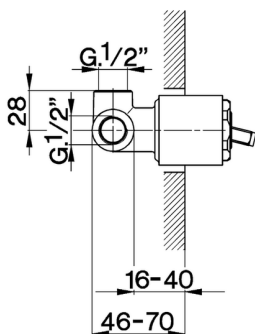

Concealed single lever shower mixer CONCEALED_ZA002300

MODEL **ZA002300**

Concealed single lever shower mixer, 1/2" concealed shower, without trim kit

AVAILABLE FINISHINGS

CHARACTERISTICS

Concealed **1**
 Cartridge Spare Parts **ZZ92909000**
43 mm Cartridge