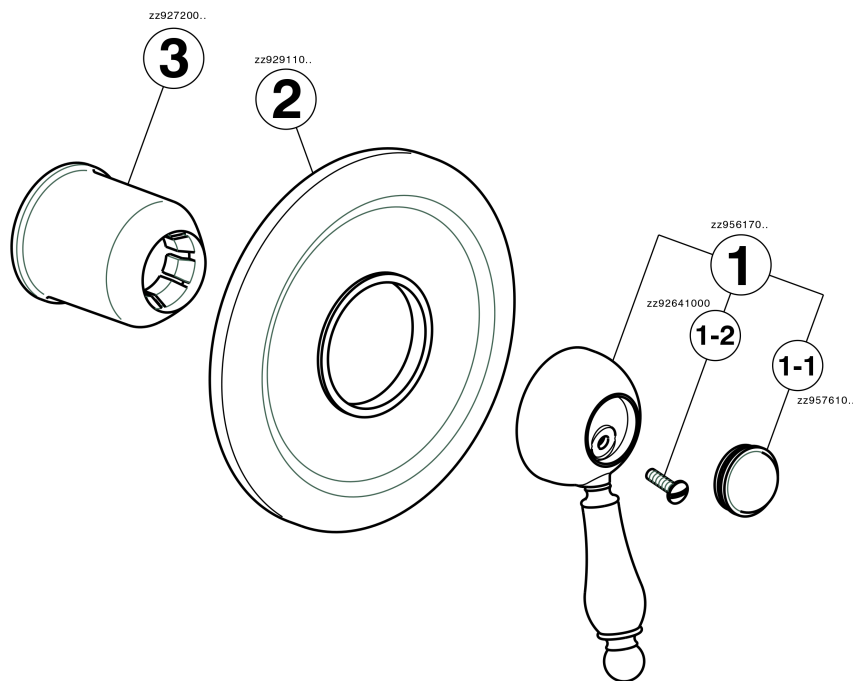

Exposed part for concealed S.L. shower valve ARCANA EMPRESS_EM003000

EM003000

<https://en.cisal.it/exposed-part-for-concealed-s-l-shower-valve-arcana-empress-em003000>

Concealed single lever shower mixer CONCEALED_ZA002300

ZA002300

<https://en.cisal.it/concealed-single-lever-shower-mixer-concealed-za002300>

2026-04-30