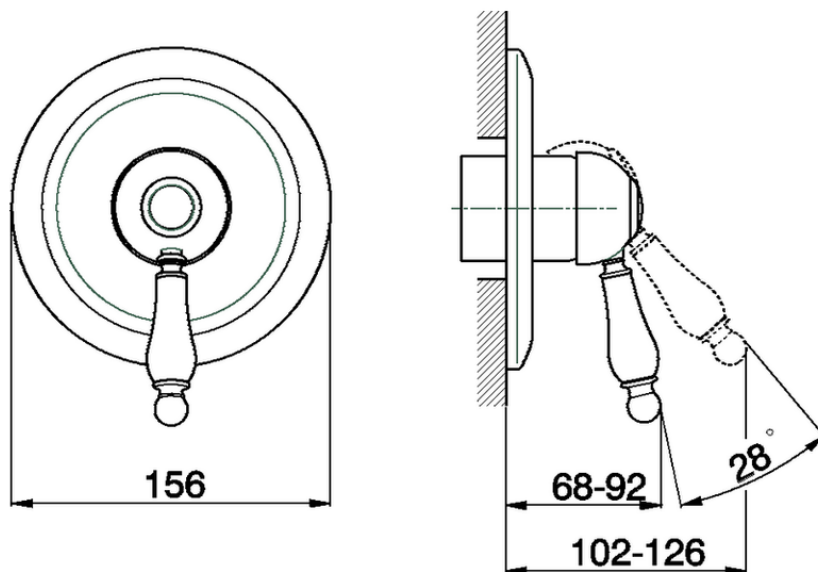

Exposed part for concealed S.L. shower valve ARCANA EMPRESS_EM003000

EM003000

<https://en.cisal.it/exposed-part-for-concealed-s-l-shower-valve-arcana-empress-em003000>

ZA002300

<https://en.cisal.it/concealed-single-lever-shower-mixer-concealed-za002300>