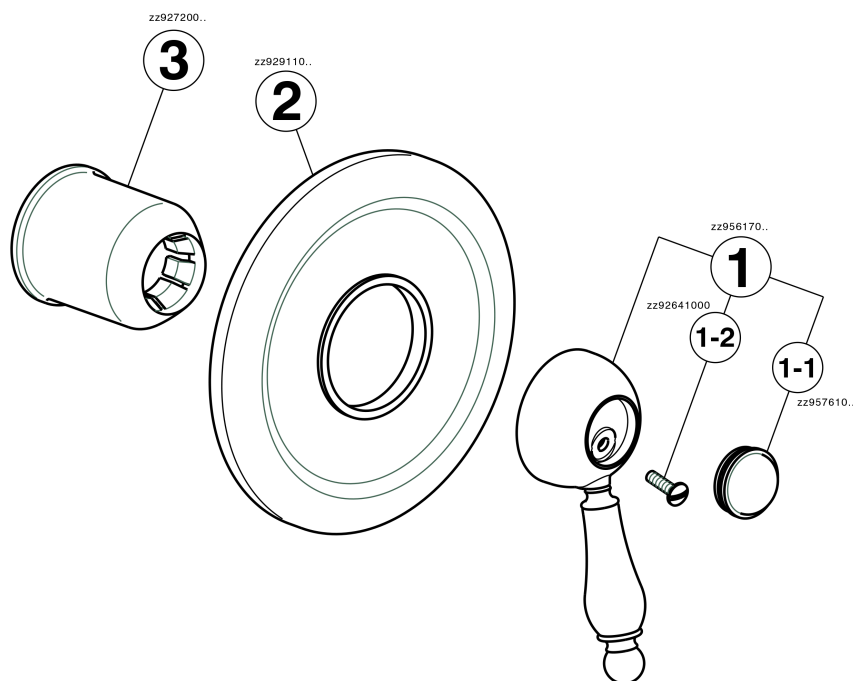

Exposed part for concealed S.L. shower valve ARCANA EMPRESS_EM003000

MODEL **EM003000**

Exposed part for concealed S.L. shower valve, without concealed part, for item ZA002300

AVAILABLE FINISHINGS

-  **21** 21 Chrome
-  **24** 24 Gold
-  **26** 26 Old Copper
-  **27** 27 Old Bronze
-  **2A** 2A Satin Brushed Nickel
-  **74** 74 Chrome/Gold

CHARACTERISTICS

Installation **Concealed**
 Required concealed parts **ZA002300**

Exposed part for concealed S.L. shower valve ARCANA EMPRESS_EM003000

EM003000

<https://en.cisal.it/exposed-part-for-concealed-s-l-shower-valve-arcana-empress-em003000>

Concealed single lever shower mixer CONCEALED_ZA002300

MODEL **ZA002300**

Concealed single lever shower mixer, 1/2" concealed shower, without trim kit

AVAILABLE FINISHINGS

CHARACTERISTICS

Concealed **1**
 Cartridge Spare Parts **ZZ92909000**
43 mm Cartridge