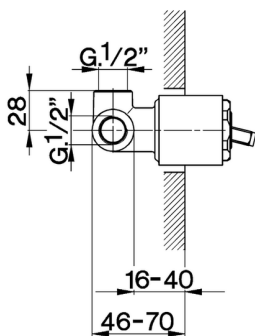

CHARACTERISTICS

Installation **Concealed**
 Required concealed parts **ZA002300**

Exposed part for concealed S.L. shower valve ARCANA EMPRESS_EM003000

EM003000

<https://en.cisal.it/exposed-part-for-concealed-s-l-shower-valve-arcana-empress-em003000>

Concealed single lever shower mixer CONCEALED_ZA002300

MODEL **ZA002300**

Concealed single lever shower mixer, 1/2" concealed shower, without trim kit

AVAILABLE FINISHINGS

CHARACTERISTICS

Concealed **1**
 Cartridge Spare Parts **ZZ92909000**
43 mm Cartridge