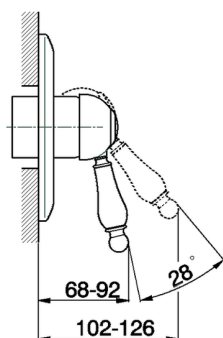

Exposed part for concealed S.L. shower valve ARCANA EMPRESS_EM003000

MODEL **EM003000**

Exposed part for concealed S.L. shower valve, without concealed part, for item ZA002300

AVAILABLE FINISHINGS

-  **21** 21 Chrome
-  **24** 24 Gold
-  **26** 26 Old Copper
-  **27** 27 Old Bronze
-  **2A** 2A Satin Brushed Nickel
-  **74** 74 Chrome/Gold

CHARACTERISTICS

Installation **Concealed**
 Required concealed parts **ZA002300**

Exposed part for concealed S.L. shower valve ARCANA EMPRESS_EM003000

EM003000

<https://en.cisal.it/exposed-part-for-concealed-s-l-shower-valve-arcana-empress-em003000>

Concealed single lever shower mixer CONCEALED_ZA002300

MODEL **ZA002300**

Concealed single lever shower mixer, 1/2" concealed shower, without trim kit

AVAILABLE FINISHINGS

CHARACTERISTICS

Concealed **1**
 Cartridge Spare Parts **ZZ92909000**
43 mm Cartridge