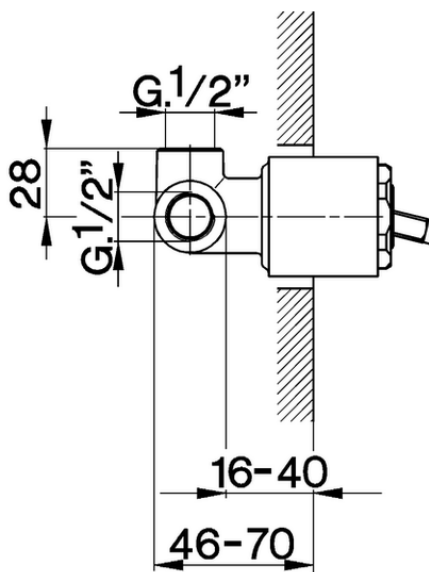

Exposed part for concealed S.L. shower valve ARCANA EMPRESS_EM003000

EM003000

<https://en.cisal.it/exposed-part-for-concealed-s-l-shower-valve-arcana-empress-em003000>

ZA002300

<https://en.cisal.it/concealed-single-lever-shower-mixer-concealed-za002300>