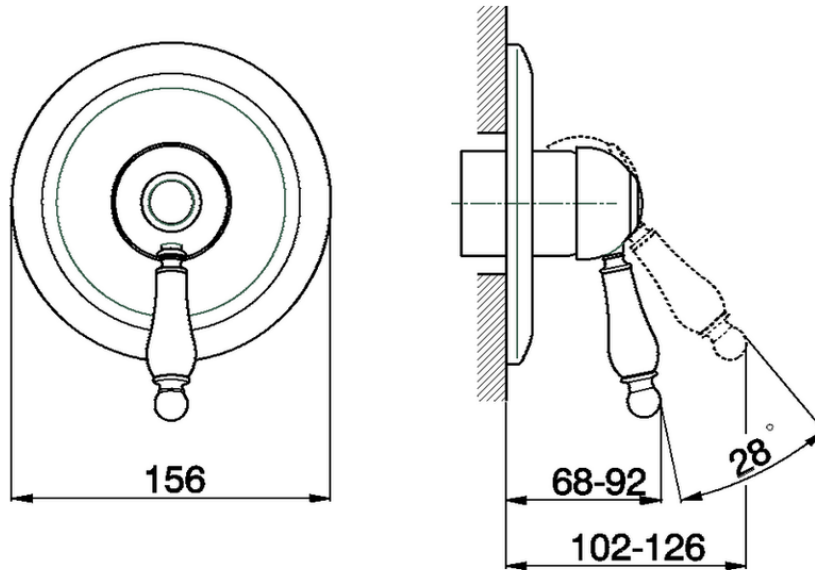

Exposed part for concealed S.L. shower valve ARCANA EMPRESS_EM003000

EM003000

<https://en.cisal.it/exposed-part-for-concealed-s-l-shower-valve-arcana-empress-em003000>

ZA002300

<https://en.cisal.it/concealed-single-lever-shower-mixer-concealed-za002300>